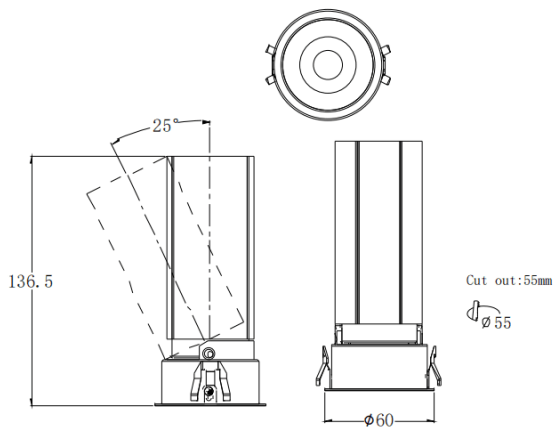

### MINI A

Lavov downlight from the family MINI A with a power of 15W and a beam angle of 36°. Finished in White colour. Adjustable version. With a total lumen output of 1427.4lm and a luminous efficacy of 95.16lm/W. Made in Die Cast Aluminum. Driver DALI. CCT 2700K.

### Dimensions

Product dimensions (mm) **ø60\*H136.5mm**

### Scheme

Item code	86.D104.7233.01
Product type	Indoor
Category	Downlights
Family	MINI
Subfamily	MINI A
Pictograms	

Product	
Real power (W)	15
Real luminous flux (Lm)	1427.4
Luminous efficiency (Lm/W)	95.16
Beam angle (°)	36
Life time (h)	50000 h L80B10
IP	20
Electrical class insulation	Clas II
Colour	White
Control gear included	Yes
Control gear	DALI
Flicker Free	Yes
Light source	LED
Type of LED	COB
Colour temperature (K)	2700
Colour consistency (SDCM)	SDCM3
CRI	90