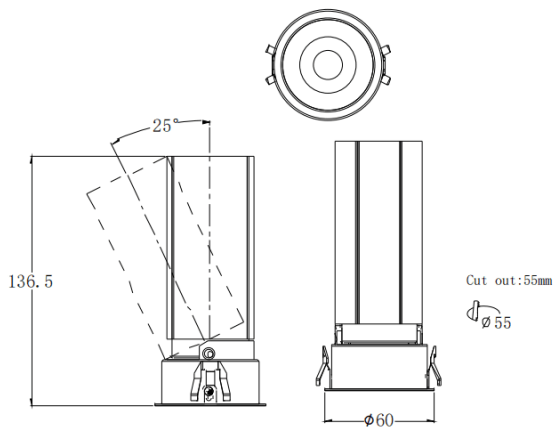

MINI A

Lavov downlight from the family MINI A with a power of 15W and a beam angle of 36°. Finished in White colour. Adjustable version. With a total lumen output of 1427.4lm and a luminous efficacy of 95.16lm/W. Made in Die Cast Aluminum. Driver DALI. CCT 2700K.

Dimensions

Product dimensions (mm) **ø60*H136.5mm**

Scheme

Item code	86.D104.7233.01
Product type	Indoor
Category	Downlights
Family	MINI
Subfamily	MINI A
Pictograms	

Product	
Real power (W)	15
Real luminous flux (Lm)	1427.4
Luminous efficiency (Lm/W)	95.16
Beam angle (º)	36
Life time (h)	50000 h L80B10
IP	20
Electrical class insulation	Clas II
Colour	White
Control gear included	Yes
Control gear	DALI
Flicker Free	Yes
Light source	LED
Type of LED	COB
Colour temperature (K)	2700
Colour consistency (SDCM)	SDCM<3
CRI	90