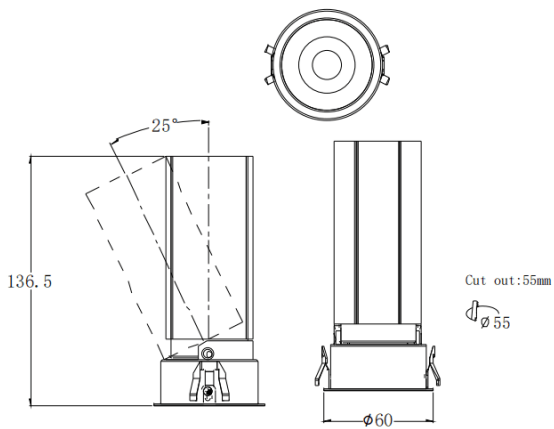

MINI A

Lavov downlight from the family MINI A with a power of 15W and a beam angle of 15°. Finished in Black colour. Adjustable version. With a total lumen output of 1427.4lm and a luminous efficacy of 95.16lm/W. Made in Die Cast Aluminum. Driver ON/OFF. CCT 3000K.

Dimensions

Product dimensions (mm) **ø60*H136.5mm**

Scheme

Photometry

Item code	86.D104.7311.02
Product type	Indoor
Category	Downlights
Family	MINI
Subfamily	MINI A
Pictograms	

Product	
Real power (W)	15
Real luminous flux (Lm)	1427.4
Luminous efficiency (Lm/W)	95.16
Beam angle (°)	15
Life time (h)	50000 h L80B10
IP	20
Electrical class insulation	Clas II
Colour	Black
Control gear included	Yes
Control gear	ON/OFF
Flicker Free	Yes
Light source	LED
Type of LED	COB
Colour temperature (K)	3000
Colour consistency (SDCM)	SDCM3
CRI	90