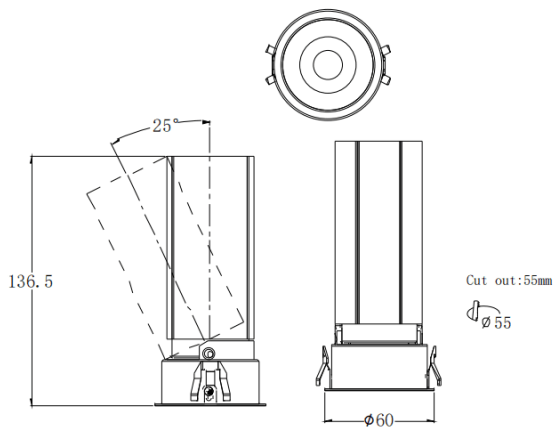

MINI A

Lavov downlight from the family MINI A with a power of 15W and a beam angle of 15°. Finished in White colour. Adjustable version. With a total lumen output of 1427.4lm and a luminous efficacy of 95.16lm/W. Made in Die Cast Aluminum. Driver DALI. CCT 3000K.

Dimensions

Product dimensions (mm) **ø60*H136.5mm**

Scheme

Photometry

Item code	86.D104.7313.01
Product type	Indoor
Category	Downlights
Family	MINI
Subfamily	MINI A
Pictograms	

Product	
Real power (W)	15
Real luminous flux (Lm)	1427.4
Luminous efficiency (Lm/W)	95.16
Beam angle (°)	15
Life time (h)	50000 h L80B10
IP	20
Electrical class insulation	Clas II
Colour	White
Control gear included	Yes
Control gear	DALI
Flicker Free	Yes
Light source	LED
Type of LED	COB
Colour temperature (K)	3000
Colour consistency (SDCM)	SDCM3
CRI	90