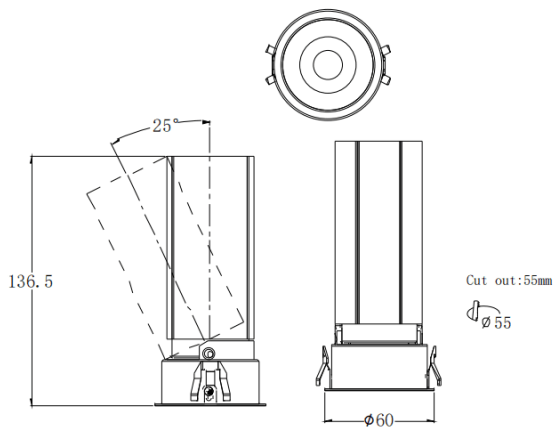

MINI A

Lavov downlight from the family MINI A with a power of 15W and a beam angle of 15°. Finished in White colour. Adjustable version. With a total lumen output of 1427.4lm and a luminous efficacy of 95.16lm/W. Made in Die Cast Aluminum. Driver DALI. CCT 3000K.

Dimensions

Product dimensions (mm) **ø60*H136.5mm**

Scheme

Photometry

Item code	86.D104.7313.01
Product type	Indoor
Category	Downlights
Family	MINI
Subfamily	MINI A
Pictograms	
Product	
Real power (W)	15
Real luminous flux (Lm)	1427.4
Luminous efficiency (Lm/W)	95.16
Beam angle (&ordm;)	15
Life time (h)	50000 h L80B10
IP	20
Electrical class insulation	Clas II
Colour	White
Control gear included	Yes
Control gear	DALI
Flicker Free	Yes
Light source	LED
Type of LED	COB
Colour temperature (K)	3000
Colour consistency (SDCM)	SDCM<3
CRI	90