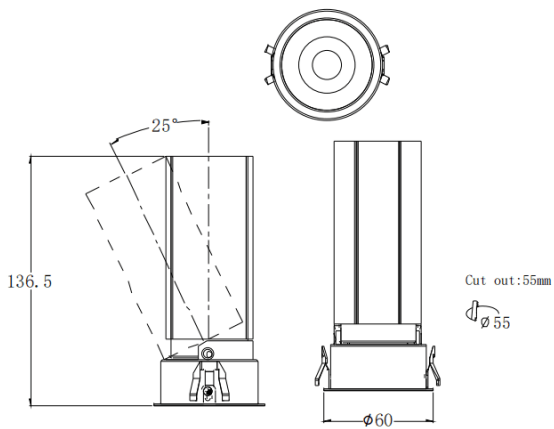

MINI A

Lavov downlight from the family MINI A with a power of 15W and a beam angle of 24°. Finished in White colour. Adjustable version. With a total lumen output of 1427.4lm and a luminous efficacy of 95.16lm/W. Made in Die Cast Aluminum. Driver ON/OFF. CCT 3000K.

Dimensions

Product dimensions (mm) **ø60*H136.5mm**

Scheme

Photometry

Item code	86.D104.7321.01
Product type	Indoor
Category	Downlights
Family	MINI
Subfamily	MINI A
Pictograms	

Product	
Real power (W)	15
Real luminous flux (Lm)	1427.4
Luminous efficiency (Lm/W)	95.16
Beam angle (°)	24
Life time (h)	50000 h L80B10
IP	20
Electrical class insulation	Clas II
Colour	White
Control gear included	Yes
Control gear	ON/OFF
Flicker Free	Yes
Light source	LED
Type of LED	COB
Colour temperature (K)	3000
Colour consistency (SDCM)	SDCM3
CRI	90