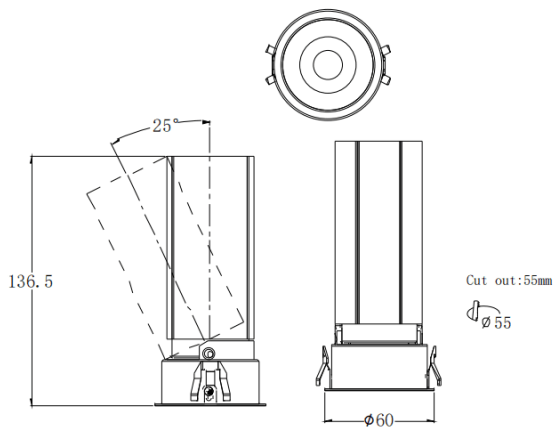

MINI A

Lavov downlight from the family MINI A with a power of 15W and a beam angle of 36°. Finished in White colour. Adjustable version. With a total lumen output of 1427.4lm and a luminous efficacy of 95.16lm/W. Made in Die Cast Aluminum. Driver ON/OFF. CCT 3000K.

Dimensions

Product dimensions (mm) **ø60*H136.5mm**

Scheme

Item code	86.D104.7331.01
Product type	Indoor
Category	Downlights
Family	MINI
Subfamily	MINI A
Pictograms	

Product	
Real power (W)	15
Real luminous flux (Lm)	1427.4
Luminous efficiency (Lm/W)	95.16
Beam angle (°)	36
Life time (h)	50000 h L80B10
IP	20
Electrical class insulation	Clas II
Colour	White
Control gear included	Yes
Control gear	ON/OFF
Flicker Free	Yes
Light source	LED
Type of LED	COB
Colour temperature (K)	3000
Colour consistency (SDCM)	SDCM3
CRI	90