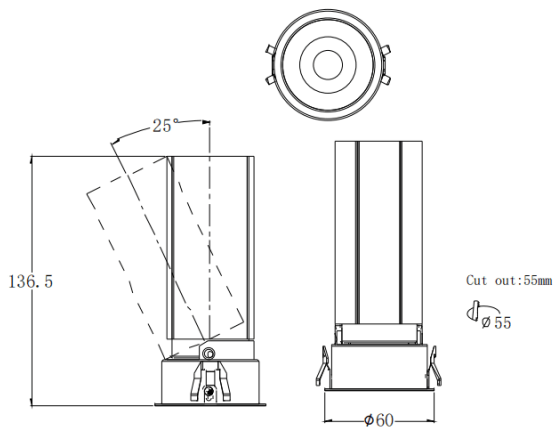

MINI A

Lavov downlight from the family MINI A with a power of 15W and a beam angle of 36°. Finished in Black colour. Adjustable version. With a total lumen output of 1427.4lm and a luminous efficacy of 95.16lm/W. Made in Die Cast Aluminum. Driver DALI. CCT 3000K.

Item code	86.D104.7333.02
Product type	Indoor
Category	Downlights
Family	MINI
Subfamily	MINI A
Pictograms	     

Dimensions

Product dimensions (mm) **ø60*H136.5mm**

Scheme

Product	
Real power (W)	15
Real luminous flux (Lm)	1427.4
Luminous efficiency (Lm/W)	95.16
Beam angle (°)	36
Life time (h)	50000 h L80B10
IP	20
Electrical class insulation	Clas II
Colour	Black
Control gear included	Yes
Control gear	DALI
Flicker Free	Yes
Light source	LED
Type of LED	COB
Colour temperature (K)	3000
Colour consistency (SDCM)	SDCM<3
CRI	90