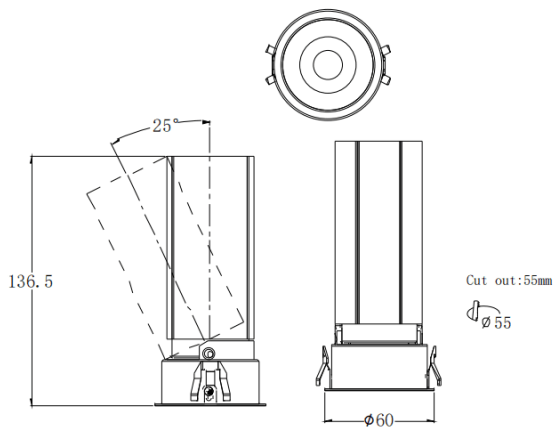

MINI A

Lavov downlight from the family MINI A with a power of 15W and a beam angle of 36°. Finished in Black colour. Adjustable version. With a total lumen output of 1427.4lm and a luminous efficacy of 95.16lm/W. Made in Die Cast Aluminum. Driver DALI. CCT 3000K.

Dimensions

Product dimensions (mm) **ø60*H136.5mm**

Scheme

Item code	86.D104.7333.02
Product type	Indoor
Category	Downlights
Family	MINI
Subfamily	MINI A
Pictograms	

Product	
Real power (W)	15
Real luminous flux (Lm)	1427.4
Luminous efficiency (Lm/W)	95.16
Beam angle (º)	36
Life time (h)	50000 h L80B10
IP	20
Electrical class insulation	Clas II
Colour	Black
Control gear included	Yes
Control gear	DALI
Flicker Free	Yes
Light source	LED
Type of LED	COB
Colour temperature (K)	3000
Colour consistency (SDCM)	SDCM<3
CRI	90