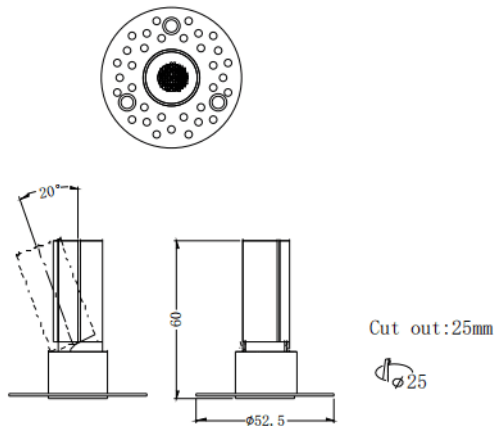

### MINI A-T

Lavov downlight from the family MINI A-T with a power of 3W and a beam angle of 15°. Finished in White colour. Adjustable trimless version. With a total lumen output of 180lm and a luminous efficacy of 60lm/W. Made in Die Cast Aluminum. Driver ON/OFF. CCT 2700K.

### Dimensions

Product dimensions (mm) **ø52.5\*H60mm**

### Scheme

Item code	86.D105.1211.01
Product type	Indoor
Category	Downlights
Family	MINI
Subfamily	MINI A-T
Pictograms	

Product	
Real power (W)	3
Real luminous flux (Lm)	180
Luminous efficiency (Lm/W)	60
Beam angle (°)	15
Life time (h)	50000 h L80B10
IP	20
Electrical class insulation	Clas II
Colour	White
Control gear included	Yes
Control gear	ON/OFF
Flicker Free	Yes
Light source	LED
Type of LED	SMD
Colour temperature (K)	2700
Colour consistency (SDCM)	SDCM3
CRI	90