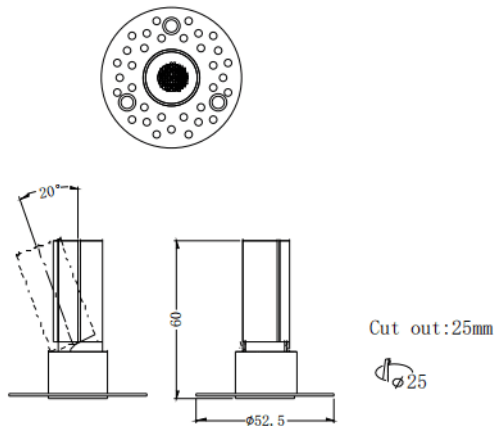

MINI A-T

Lavov downlight from the family MINI A-T with a power of 3W and a beam angle of 24°. Finished in White colour. Adjustable trimless version. With a total lumen output of 180lm and a luminous efficacy of 60lm/W. Made in Die Cast Aluminum. Driver ON/OFF. CCT 2700K.

Dimensions

Product dimensions (mm) **ø52.5*H60mm**

Scheme

Item code	86.D105.1221.01
Product type	Indoor
Category	Downlights
Family	MINI
Subfamily	MINI A-T
Pictograms	

Product	
Real power (W)	3
Real luminous flux (Lm)	180
Luminous efficiency (Lm/W)	60
Beam angle (°)	24
Life time (h)	50000 h L80B10
IP	20
Electrical class insulation	Clas II
Colour	White
Control gear included	Yes
Control gear	ON/OFF
Flicker Free	Yes
Light source	LED
Type of LED	SMD
Colour temperature (K)	2700
Colour consistency (SDCM)	SDCM3
CRI	90