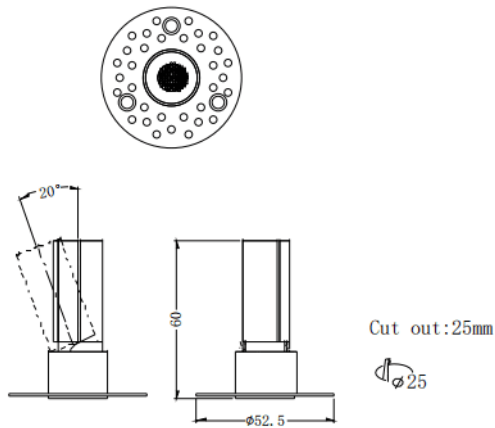

MINI A-T

Lavov downlight from the family MINI A-T with a power of 3W and a beam angle of 24°. Finished in White colour. Adjustable trimless version. With a total lumen output of 180lm and a luminous efficacy of 60lm/W. Made in Die Cast Aluminum. Driver ON/OFF. CCT 2700K.

Item code	86.D105.1221.01
Product type	Indoor
Category	Downlights
Family	MINI
Subfamily	MINI A-T
Pictograms	     

Dimensions

Product dimensions (mm) $\varnothing 52.5 \times H60 \text{mm}$

Scheme

Product	
Real power (W)	3
Real luminous flux (Lm)	180
Luminous efficiency (Lm/W)	60
Beam angle (°)	24
Life time (h)	50000 h L80B10
IP	20
Electrical class insulation	Clas II
Colour	White
Control gear included	Yes
Control gear	ON/OFF
Flicker Free	Yes
Light source	LED
Type of LED	SMD
Colour temperature (K)	2700
Colour consistency (SDCM)	SDCM<3
CRI	90