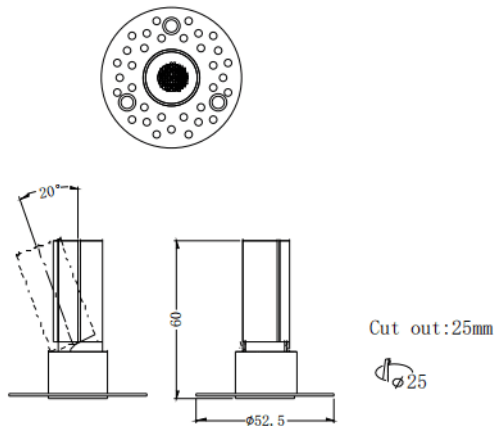

MINI A-T

Lavov downlight from the family MINI A-T with a power of 3W and a beam angle of 36°. Finished in Black colour. Adjustable trimless version. With a total lumen output of 180lm and a luminous efficacy of 60lm/W. Made in Die Cast Aluminum. Driver ON/OFF. CCT 2700K.

Dimensions

Product dimensions (mm) **ø52.5*H60mm**

Scheme

Item code	86.D105.1231.02
Product type	Indoor
Category	Downlights
Family	MINI
Subfamily	MINI A-T
Pictograms	

Product	
Real power (W)	3
Real luminous flux (Lm)	180
Luminous efficiency (Lm/W)	60
Beam angle (°)	36
Life time (h)	50000 h L80B10
IP	20
Electrical class insulation	Clas II
Colour	Black
Control gear included	Yes
Control gear	ON/OFF
Flicker Free	Yes
Light source	LED
Type of LED	SMD
Colour temperature (K)	2700
Colour consistency (SDCM)	SDCM3
CRI	90