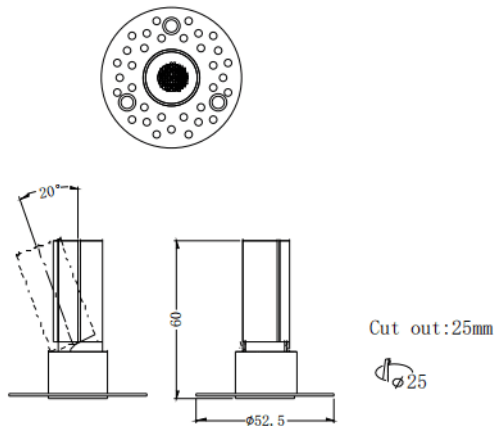

MINI A-T

Lavov downlight from the family MINI A-T with a power of 3W and a beam angle of 15°. Finished in White colour. Adjustable trimless version. With a total lumen output of 180lm and a luminous efficacy of 60lm/W. Made in Die Cast Aluminum. Driver ON/OFF. CCT 3000K.

Dimensions

Product dimensions (mm) $\varnothing 52.5 \times H60 \text{mm}$

Scheme

Item code	86.D105.1311.01
Product type	Indoor
Category	Downlights
Family	MINI
Subfamily	MINI A-T
Pictograms	

Product	
Real power (W)	3
Real luminous flux (Lm)	180
Luminous efficiency (Lm/W)	60
Beam angle (º)	15
Life time (h)	50000 h L80B10
IP	20
Electrical class insulation	Clas II
Colour	White
Control gear included	Yes
Control gear	ON/OFF
Flicker Free	Yes
Light source	LED
Type of LED	SMD
Colour temperature (K)	3000
Colour consistency (SDCM)	SDCM<3
CRI	90