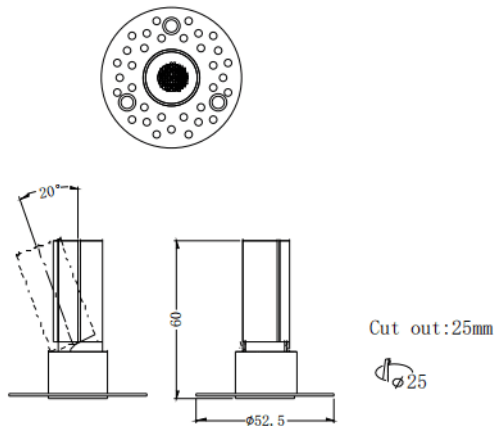

MINI A-T

Lavov downlight from the family MINI A-T with a power of 3W and a beam angle of 24°. Finished in White colour. Adjustable trimless version. With a total lumen output of 180lm and a luminous efficacy of 60lm/W. Made in Die Cast Aluminum. Driver ON/OFF. CCT 3000K.

Dimensions

Product dimensions (mm) **ø52.5*H60mm**

Scheme

Item code	86.D105.1321.01
Product type	Indoor
Category	Downlights
Family	MINI
Subfamily	MINI A-T
Pictograms	

Product	
Real power (W)	3
Real luminous flux (Lm)	180
Luminous efficiency (Lm/W)	60
Beam angle (°)	24
Life time (h)	50000 h L80B10
IP	20
Electrical class insulation	Clas II
Colour	White
Control gear included	Yes
Control gear	ON/OFF
Flicker Free	Yes
Light source	LED
Type of LED	SMD
Colour temperature (K)	3000
Colour consistency (SDCM)	SDCM3
CRI	90