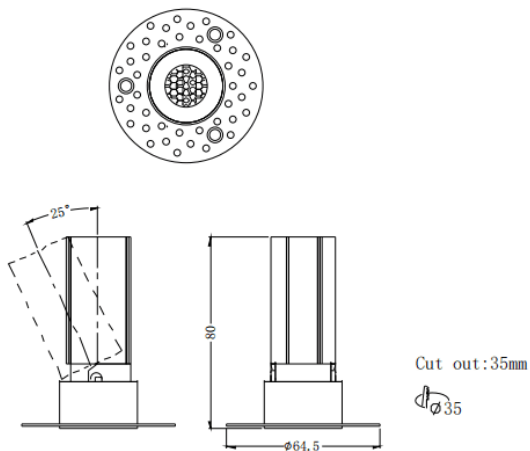

MINI A-T

Lavov downlight from the family MINI A-T with a power of 5W and a beam angle of 15°. Finished in White colour. Adjustable trimless version. With a total lumen output of 375lm and a luminous efficacy of 75lm/W. Made in Die Cast Aluminum. Driver DALI. CCT 2700K.

Dimensions

Product dimensions (mm) **ø64.5*H80mm**

Scheme

Photometry

Item code	86.D105.2213.01
Product type	Indoor
Category	Downlights
Family	MINI
Subfamily	MINI A-T
Pictograms	

Product	
Real power (W)	5
Real luminous flux (Lm)	375
Luminous efficiency (Lm/W)	75
Beam angle (°)	15
Life time (h)	50000 h L80B10
IP	20
Electrical class insulation	Clas II
Colour	White
Control gear included	Yes
Control gear	DALI
Flicker Free	Yes
Light source	LED
Type of LED	COB
Colour temperature (K)	2700
Colour consistency (SDCM)	SDCM<3
CRI	90