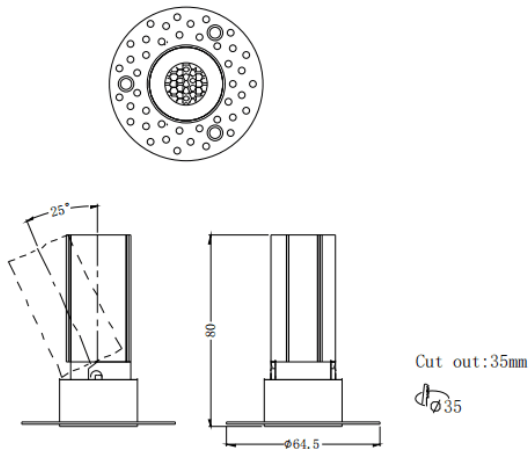

### MINI A-T

Lavov downlight from the family MINI A-T with a power of 5W and a beam angle of 24°. Finished in White colour. Adjustable trimless version. With a total lumen output of 375lm and a luminous efficacy of 75lm/W. Made in Die Cast Aluminum. Driver ON/OFF. CCT 2700K.

### Dimensions

Product dimensions (mm) **ø64.5\*H80mm**

### Scheme

Item code	86.D105.2221.01
Product type	Indoor
Category	Downlights
Family	MINI
Subfamily	MINI A-T
Pictograms	

Product	
Real power (W)	5
Real luminous flux (Lm)	375
Luminous efficiency (Lm/W)	75
Beam angle (°)	24
Life time (h)	50000 h L80B10
IP	20
Electrical class insulation	Clas II
Colour	White
Control gear included	Yes
Control gear	ON/OFF
Flicker Free	Yes
Light source	LED
Type of LED	COB
Colour temperature (K)	2700
Colour consistency (SDCM)	SDCM3
CRI	90