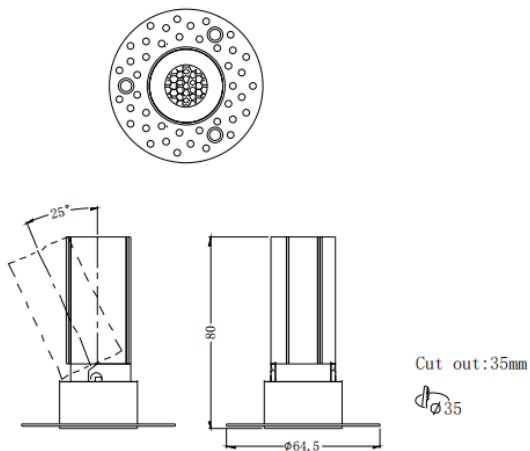

### MINI A-T

Lavov downlight from the family MINI A-T with a power of 5W and a beam angle of 24°. Finished in White colour. Adjustable trimless version. With a total lumen output of 375lm and a luminous efficacy of 75lm/W. Made in Die Cast Aluminum. Driver ON/OFF. CCT 2700K.

Item code	86.D105.2221.01
Product type	Indoor
Category	Downlights
Family	MINI
Subfamily	MINI A-T
Pictograms	

### Dimensions

Product dimensions (mm) **ø64.5\*H80mm**

### Product

Real power (W)	5
Real luminous flux (Lm)	375
Luminous efficiency (Lm/W)	75
Beam angle (°)	24
Life time (h)	50000 h L80B10
IP	20
Electrical class insulation	Clas II
Colour	White
Control gear included	Yes
Control gear	ON/OFF
Flicker Free	Yes
Light source	LED
Type of LED	COB
Colour temperature (K)	2700
Colour consistency (SDCM)	SDCM<3
CRI	90