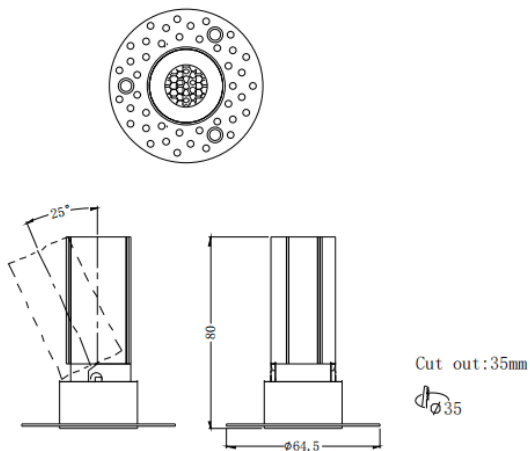

MINI A-T

Lavov downlight from the family MINI A-T with a power of 5W and a beam angle of 24°. Finished in Black colour. Adjustable trimless version. With a total lumen output of 375lm and a luminous efficacy of 75lm/W. Made in Die Cast Aluminum. Driver ON/OFF. CCT 2700K.

Item code	86.D105.2221.02
Product type	Indoor
Category	Downlights
Family	MINI
Subfamily	MINI A-T
Pictograms	

Dimensions

Product dimensions (mm) **ø64.5*H80mm**

Scheme

Product	
Real power (W)	5
Real luminous flux (Lm)	375
Luminous efficiency (Lm/W)	75
Beam angle (&ordm;)	24
Life time (h)	50000 h L80B10
IP	20
Electrical class insulation	Clas II
Colour	Black
Control gear included	Yes
Control gear	ON/OFF
Flicker Free	Yes
Light source	LED
Type of LED	COB
Colour temperature (K)	2700
Colour consistency (SDCM)	SDCM<3
CRI	90