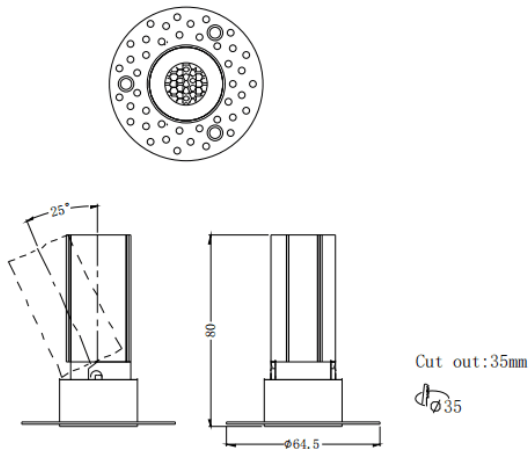

### MINI A-T

Lavov downlight from the family MINI A-T with a power of 5W and a beam angle of 24°. Finished in Black colour. Adjustable trimless version. With a total lumen output of 375lm and a luminous efficacy of 75lm/W. Made in Die Cast Aluminum. Driver ON/OFF. CCT 2700K.

### Dimensions

Product dimensions (mm) **ø64.5\*H80mm**

### Scheme

Item code	86.D105.2221.02
Product type	Indoor
Category	Downlights
Family	MINI
Subfamily	MINI A-T
Pictograms	

Product	
Real power (W)	5
Real luminous flux (Lm)	375
Luminous efficiency (Lm/W)	75
Beam angle (°)	24
Life time (h)	50000 h L80B10
IP	20
Electrical class insulation	Clas II
Colour	Black
Control gear included	Yes
Control gear	ON/OFF
Flicker Free	Yes
Light source	LED
Type of LED	COB
Colour temperature (K)	2700
Colour consistency (SDCM)	SDCM3
CRI	90