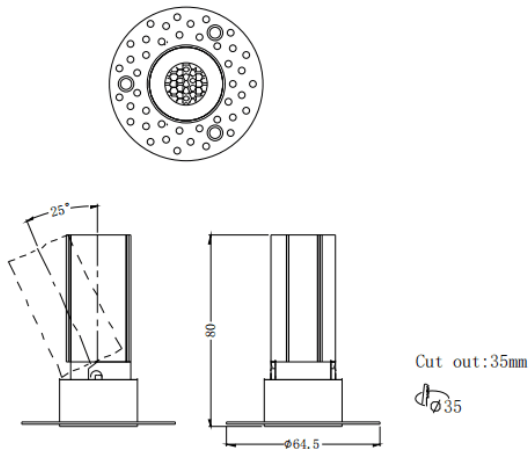

MINI A-T

Lavov downlight from the family MINI A-T with a power of 5W and a beam angle of 24°. Finished in Black colour. Adjustable trimless version. With a total lumen output of 375lm and a luminous efficacy of 75lm/W. Made in Die Cast Aluminum. Driver DALI. CCT 2700K.

Dimensions

Product dimensions (mm) **ø64.5*H80mm**

Scheme

Item code	86.D105.2223.02
Product type	Indoor
Category	Downlights
Family	MINI
Subfamily	MINI A-T
Pictograms	

Product	
Real power (W)	5
Real luminous flux (Lm)	375
Luminous efficiency (Lm/W)	75
Beam angle (°)	24
Life time (h)	50000 h L80B10
IP	20
Electrical class insulation	Clas II
Colour	Black
Control gear included	Yes
Control gear	DALI
Flicker Free	Yes
Light source	LED
Type of LED	COB
Colour temperature (K)	2700
Colour consistency (SDCM)	SDCM3
CRI	90