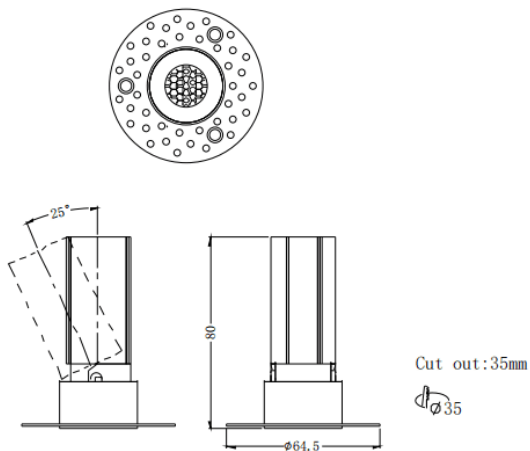

MINI A-T

Lavov downlight from the family MINI A-T with a power of 5W and a beam angle of 24°. Finished in Black colour. Adjustable trimless version. With a total lumen output of 375lm and a luminous efficacy of 75lm/W. Made in Die Cast Aluminum. Driver DALI. CCT 2700K.

Item code	86.D105.2223.02
Product type	Indoor
Category	Downlights
Family	MINI
Subfamily	MINI A-T
Pictograms	

Dimensions

Product dimensions (mm) **ø64.5*H80mm**

Scheme

Product	
Real power (W)	5
Real luminous flux (Lm)	375
Luminous efficiency (Lm/W)	75
Beam angle (°)	24
Life time (h)	50000 h L80B10
IP	20
Electrical class insulation	Clas II
Colour	Black
Control gear included	Yes
Control gear	DALI
Flicker Free	Yes
Light source	LED
Type of LED	COB
Colour temperature (K)	2700
Colour consistency (SDCM)	SDCM<3
CRI	90