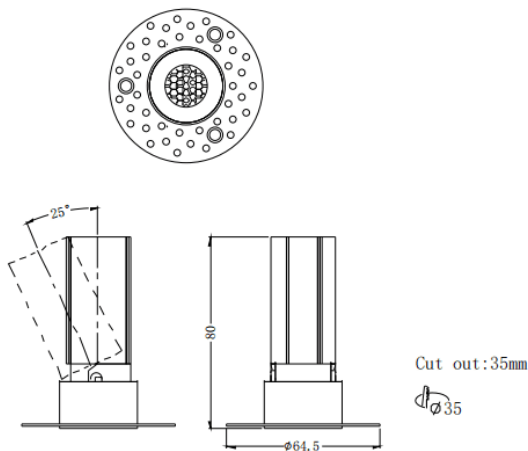

### MINI A-T

Lavov downlight from the family MINI A-T with a power of 5W and a beam angle of 36°. Finished in Black colour. Adjustable trimless version. With a total lumen output of 375lm and a luminous efficacy of 75lm/W. Made in Die Cast Aluminum. Driver ON/OFF. CCT 2700K.

<b>Item code</b>	<b>86.D105.2231.02</b>
<b>Product type</b>	<b>Indoor</b>
<b>Category</b>	<b>Downlights</b>
<b>Family</b>	<b>MINI</b>
<b>Subfamily</b>	<b>MINI A-T</b>
<b>Pictograms</b>	

### Dimensions

**Product dimensions (mm)** **ø64.5\*H80mm**

### Scheme

<b>Product</b>	
<b>Real power (W)</b>	<b>5</b>
<b>Real luminous flux (Lm)</b>	<b>375</b>
<b>Luminous efficiency (Lm/W)</b>	<b>75</b>
<b>Beam angle (&amp;ordm;)</b>	<b>36</b>
<b>Life time (h)</b>	<b>50000 h L80B10</b>
<b>IP</b>	<b>20</b>
<b>Electrical class insulation</b>	<b>Clas II</b>
<b>Colour</b>	<b>Black</b>
<b>Control gear included</b>	<b>Yes</b>
<b>Control gear</b>	<b>ON/OFF</b>
<b>Flicker Free</b>	<b>Yes</b>
<b>Light source</b>	<b>LED</b>
<b>Type of LED</b>	<b>COB</b>
<b>Colour temperature (K)</b>	<b>2700</b>
<b>Colour consistency (SDCM)</b>	<b>SDCM&lt;3</b>
<b>CRI</b>	<b>90</b>