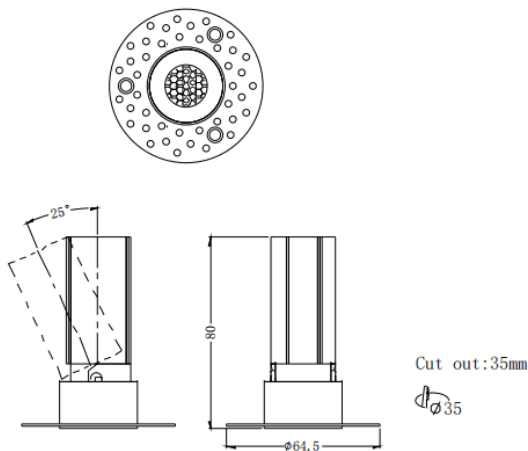

MINI A-T

Lavov downlight from the family MINI A-T with a power of 5W and a beam angle of 36°. Finished in White colour. Adjustable trimless version. With a total lumen output of 375lm and a luminous efficacy of 75lm/W. Made in Die Cast Aluminum. Driver DALI. CCT 2700K.

Dimensions

Product dimensions (mm) **ø64.5*H80mm**

Scheme

Item code	86.D105.2233.01
Product type	Indoor
Category	Downlights
Family	MINI
Subfamily	MINI A-T
Pictograms	

Product	
Real power (W)	5
Real luminous flux (Lm)	375
Luminous efficiency (Lm/W)	75
Beam angle (º)	36
Life time (h)	50000 h L80B10
IP	20
Electrical class insulation	Clas II
Colour	White
Control gear included	Yes
Control gear	DALI
Flicker Free	Yes
Light source	LED
Type of LED	COB
Colour temperature (K)	2700
Colour consistency (SDCM)	SDCM<3
CRI	90