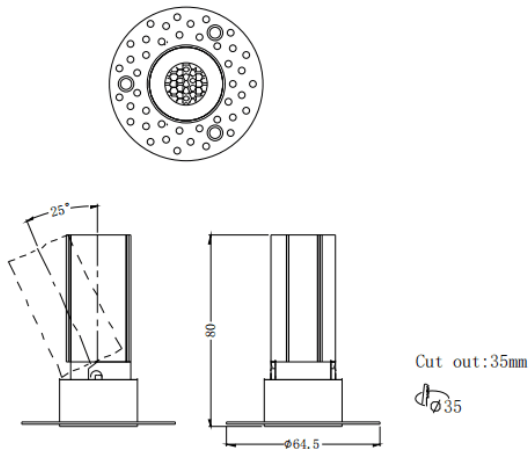

### MINI A-T

Lavov downlight from the family MINI A-T with a power of 5W and a beam angle of 36°. Finished in White colour. Adjustable trimless version. With a total lumen output of 375lm and a luminous efficacy of 75lm/W. Made in Die Cast Aluminum. Driver DALI. CCT 2700K.

### Dimensions

Product dimensions (mm) **ø64.5\*H80mm**

### Scheme

Item code	86.D105.2233.01
Product type	Indoor
Category	Downlights
Family	MINI
Subfamily	MINI A-T
Pictograms	

Product	
Real power (W)	5
Real luminous flux (Lm)	375
Luminous efficiency (Lm/W)	75
Beam angle (°)	36
Life time (h)	50000 h L80B10
IP	20
Electrical class insulation	Clas II
Colour	White
Control gear included	Yes
Control gear	DALI
Flicker Free	Yes
Light source	LED
Type of LED	COB
Colour temperature (K)	2700
Colour consistency (SDCM)	SDCM3
CRI	90