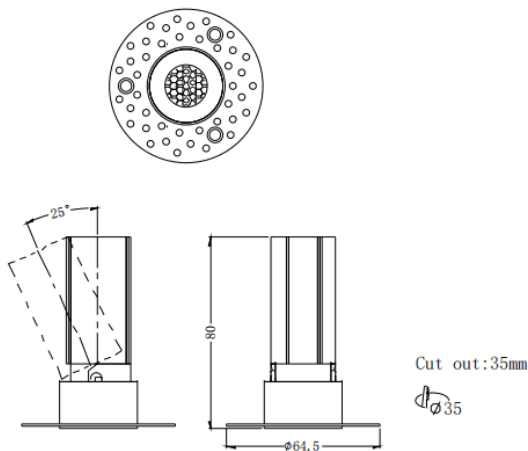

MINI A-T

Lavov downlight from the family MINI A-T with a power of 5W and a beam angle of 36°. Finished in Black colour. Adjustable trimless version. With a total lumen output of 375lm and a luminous efficacy of 75lm/W. Made in Die Cast Aluminum. Driver DALI. CCT 2700K.

Dimensions

Product dimensions (mm) **ø64.5*H80mm**

Scheme

Item code	86.D105.2233.02
Product type	Indoor
Category	Downlights
Family	MINI
Subfamily	MINI A-T
Pictograms	

Product	
Real power (W)	5
Real luminous flux (Lm)	375
Luminous efficiency (Lm/W)	75
Beam angle (°)	36
Life time (h)	50000 h L80B10
IP	20
Electrical class insulation	Clas II
Colour	Black
Control gear included	Yes
Control gear	DALI
Flicker Free	Yes
Light source	LED
Type of LED	COB
Colour temperature (K)	2700
Colour consistency (SDCM)	SDCM3
CRI	90