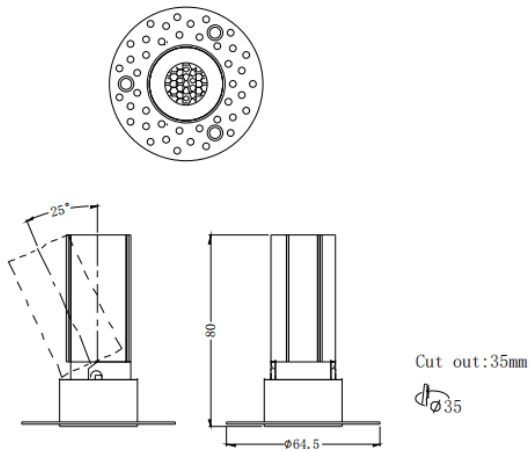

MINI A-T

Lavov downlight from the family MINI A-T with a power of 5W and a beam angle of 15°. Finished in White colour. Adjustable trimless version. With a total lumen output of 375lm and a luminous efficacy of 75lm/W. Made in Die Cast Aluminum. Driver ON/OFF. CCT 3000K.

Dimensions

Product dimensions (mm) **ø64.5*H80mm**

Scheme

Photometry

Item code	86.D105.2311.01
Product type	Indoor
Category	Downlights
Family	MINI
Subfamily	MINI A-T
Pictograms	

Product	
Real power (W)	5
Real luminous flux (Lm)	375
Luminous efficiency (Lm/W)	75
Beam angle (º)	15
Life time (h)	50000 h L80B10
IP	20
Electrical class insulation	Clas II
Colour	White
Control gear included	Yes
Control gear	ON/OFF
Flicker Free	Yes
Light source	LED
Type of LED	COB
Colour temperature (K)	3000
Colour consistency (SDCM)	SDCM<3
CRI	90