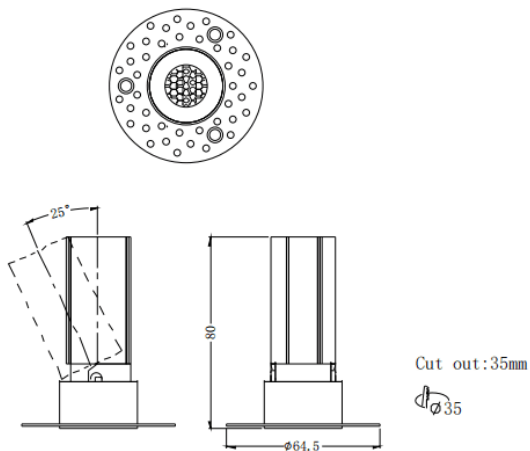

MINI A-T

Lavov downlight from the family MINI A-T with a power of 5W and a beam angle of 15°. Finished in White colour. Adjustable trimless version. With a total lumen output of 375lm and a luminous efficacy of 75lm/W. Made in Die Cast Aluminum. Driver DALI. CCT 3000K.

Dimensions

Product dimensions (mm) **ø64.5*H80mm**

Scheme

Photometry

Item code	86.D105.2313.01
Product type	Indoor
Category	Downlights
Family	MINI
Subfamily	MINI A-T
Pictograms	

Product	
Real power (W)	5
Real luminous flux (Lm)	375
Luminous efficiency (Lm/W)	75
Beam angle (°)	15
Life time (h)	50000 h L80B10
IP	20
Electrical class insulation	Clas II
Colour	White
Control gear included	Yes
Control gear	DALI
Flicker Free	Yes
Light source	LED
Type of LED	COB
Colour temperature (K)	3000
Colour consistency (SDCM)	SDCM<3
CRI	90