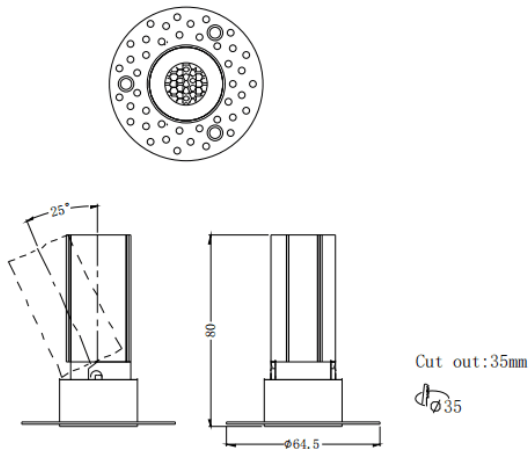

MINI A-T

Lavov downlight from the family MINI A-T with a power of 5W and a beam angle of 15°. Finished in White colour. Adjustable trimless version. With a total lumen output of 375lm and a luminous efficacy of 75lm/W. Made in Die Cast Aluminum. Driver DALI. CCT 3000K.

Dimensions

Product dimensions (mm) **ø64.5*H80mm**

Scheme

Photometry

Item code	86.D105.2313.01
Product type	Indoor
Category	Downlights
Family	MINI
Subfamily	MINI A-T
Pictograms	

Product	
Real power (W)	5
Real luminous flux (Lm)	375
Luminous efficiency (Lm/W)	75
Beam angle (º)	15
Life time (h)	50000 h L80B10
IP	20
Electrical class insulation	Clas II
Colour	White
Control gear included	Yes
Control gear	DALI
Flicker Free	Yes
Light source	LED
Type of LED	COB
Colour temperature (K)	3000
Colour consistency (SDCM)	SDCM<3
CRI	90