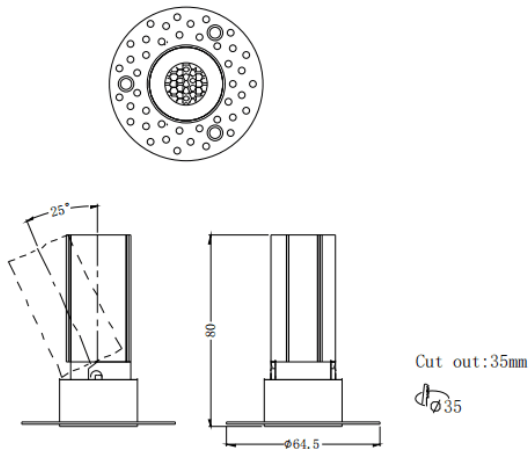

### MINI A-T

Lavov downlight from the family MINI A-T with a power of 5W and a beam angle of 15°. Finished in Black colour. Adjustable trimless version. With a total lumen output of 375lm and a luminous efficacy of 75lm/W. Made in Die Cast Aluminum. Driver DALI. CCT 3000K.

### Dimensions

Product dimensions (mm)  $\varnothing 64.5 \times H80 \text{mm}$

### Photometry

Item code	86.D105.2313.02
Product type	Indoor
Category	Downlights
Family	MINI
Subfamily	MINI A-T
Pictograms	

Product	
Real power (W)	5
Real luminous flux (Lm)	375
Luminous efficiency (Lm/W)	75
Beam angle (&ordm;)	15
Life time (h)	50000 h L80B10
IP	20
Electrical class insulation	Clas II
Colour	Black
Control gear included	Yes
Control gear	DALI
Flicker Free	Yes
Light source	LED
Type of LED	COB
Colour temperature (K)	3000
Colour consistency (SDCM)	SDCM<3
CRI	90