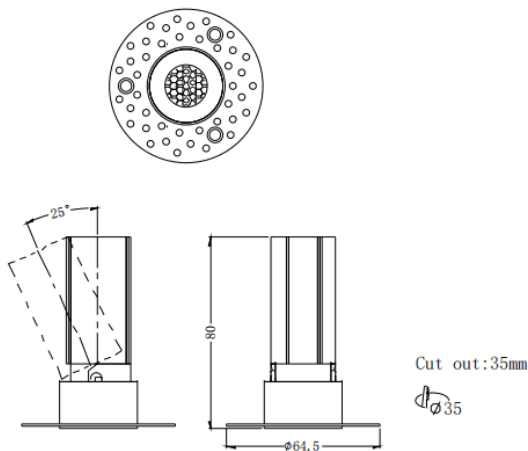

MINI A-T

Lavov downlight from the family MINI A-T with a power of 5W and a beam angle of 24°. Finished in Black colour. Adjustable trimless version. With a total lumen output of 375lm and a luminous efficacy of 75lm/W. Made in Die Cast Aluminum. Driver ON/OFF. CCT 3000K.

Dimensions

Product dimensions (mm) **ø64.5*H80mm**

Scheme

Item code	86.D105.2321.02
Product type	Indoor
Category	Downlights
Family	MINI
Subfamily	MINI A-T
Pictograms	

Product	
Real power (W)	5
Real luminous flux (Lm)	375
Luminous efficiency (Lm/W)	75
Beam angle (º)	24
Life time (h)	50000 h L80B10
IP	20
Electrical class insulation	Clas II
Colour	Black
Control gear included	Yes
Control gear	ON/OFF
Flicker Free	Yes
Light source	LED
Type of LED	COB
Colour temperature (K)	3000
Colour consistency (SDCM)	SDCM<3
CRI	90