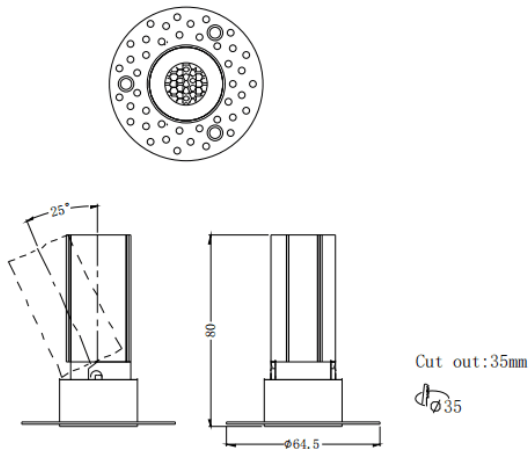

### MINI A-T

Lavov downlight from the family MINI A-T with a power of 5W and a beam angle of 24°. Finished in White colour. Adjustable trimless version. With a total lumen output of 375lm and a luminous efficacy of 75lm/W. Made in Die Cast Aluminum. Driver DALI. CCT 3000K.

### Dimensions

Product dimensions (mm) **ø64.5\*H80mm**

### Scheme

Item code	86.D105.2323.01
Product type	Indoor
Category	Downlights
Family	MINI
Subfamily	MINI A-T
Pictograms	

Product	
Real power (W)	5
Real luminous flux (Lm)	375
Luminous efficiency (Lm/W)	75
Beam angle (&ordm;)	24
Life time (h)	50000 h L80B10
IP	20
Electrical class insulation	Clas II
Colour	White
Control gear included	Yes
Control gear	DALI
Flicker Free	Yes
Light source	LED
Type of LED	COB
Colour temperature (K)	3000
Colour consistency (SDCM)	SDCM<3
CRI	90