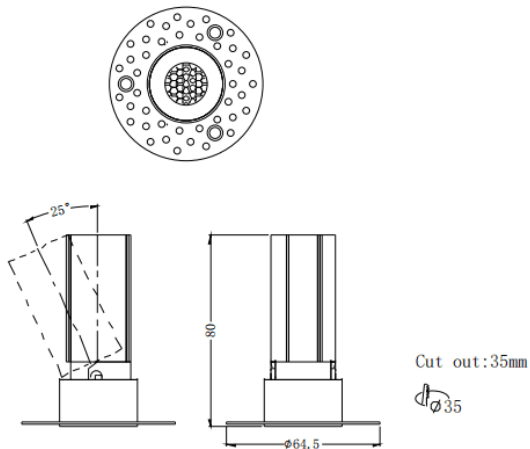

MINI A-T

Lavov downlight from the family MINI A-T with a power of 5W and a beam angle of 24°. Finished in White colour. Adjustable trimless version. With a total lumen output of 375lm and a luminous efficacy of 75lm/W. Made in Die Cast Aluminum. Driver DALI. CCT 3000K.

Dimensions

Product dimensions (mm) **ø64.5*H80mm**

Scheme

Item code	86.D105.2323.01
Product type	Indoor
Category	Downlights
Family	MINI
Subfamily	MINI A-T
Pictograms	

Product	
Real power (W)	5
Real luminous flux (Lm)	375
Luminous efficiency (Lm/W)	75
Beam angle (°)	24
Life time (h)	50000 h L80B10
IP	20
Electrical class insulation	Clas II
Colour	White
Control gear included	Yes
Control gear	DALI
Flicker Free	Yes
Light source	LED
Type of LED	COB
Colour temperature (K)	3000
Colour consistency (SDCM)	SDCM<3
CRI	90