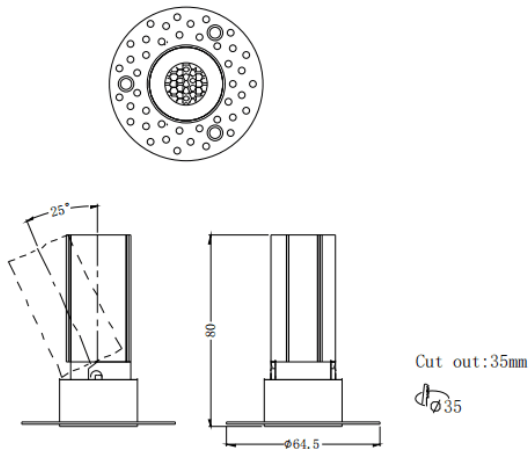

### MINI A-T

Lavov downlight from the family MINI A-T with a power of 5W and a beam angle of 24°. Finished in White colour. Adjustable trimless version. With a total lumen output of 375lm and a luminous efficacy of 75lm/W. Made in Die Cast Aluminum. Driver DALI. CCT 3000K.

### Dimensions

Product dimensions (mm) **ø64.5\*H80mm**

### Scheme

Item code	86.D105.2323.01
Product type	Indoor
Category	Downlights
Family	MINI
Subfamily	MINI A-T
Pictograms	

Product	
Real power (W)	5
Real luminous flux (Lm)	375
Luminous efficiency (Lm/W)	75
Beam angle (°)	24
Life time (h)	50000 h L80B10
IP	20
Electrical class insulation	Clas II
Colour	White
Control gear included	Yes
Control gear	DALI
Flicker Free	Yes
Light source	LED
Type of LED	COB
Colour temperature (K)	3000
Colour consistency (SDCM)	SDCM3
CRI	90