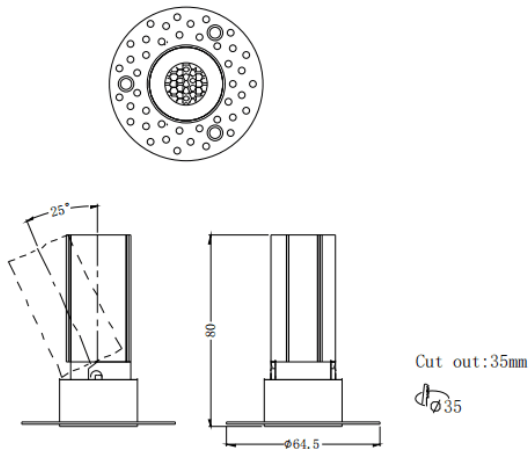

### MINI A-T

Lavov downlight from the family MINI A-T with a power of 5W and a beam angle of 36°. Finished in White colour. Adjustable trimless version. With a total lumen output of 375lm and a luminous efficacy of 75lm/W. Made in Die Cast Aluminum. Driver ON/OFF. CCT 3000K.

### Dimensions

Product dimensions (mm) **ø64.5\*H80mm**

### Scheme

Item code	86.D105.2331.01
Product type	Indoor
Category	Downlights
Family	MINI
Subfamily	MINI A-T
Pictograms	

Product	
Real power (W)	5
Real luminous flux (Lm)	375
Luminous efficiency (Lm/W)	75
Beam angle (°)	36
Life time (h)	50000 h L80B10
IP	20
Electrical class insulation	Clas II
Colour	White
Control gear included	Yes
Control gear	ON/OFF
Flicker Free	Yes
Light source	LED
Type of LED	COB
Colour temperature (K)	3000
Colour consistency (SDCM)	SDCM3
CRI	90