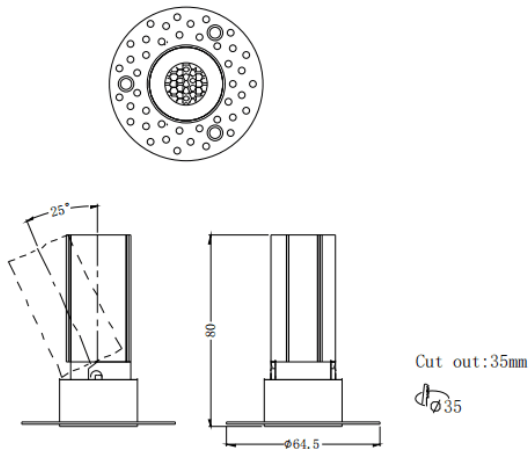

MINI A-T

Lavov downlight from the family MINI A-T with a power of 5W and a beam angle of 36°. Finished in White colour. Adjustable trimless version. With a total lumen output of 375lm and a luminous efficacy of 75lm/W. Made in Die Cast Aluminum. Driver DALI. CCT 3000K.

Dimensions

Product dimensions (mm) **ø64.5*H80mm**

Scheme

Item code	86.D105.2333.01
Product type	Indoor
Category	Downlights
Family	MINI
Subfamily	MINI A-T
Pictograms	

Product	
Real power (W)	5
Real luminous flux (Lm)	375
Luminous efficiency (Lm/W)	75
Beam angle (º)	36
Life time (h)	50000 h L80B10
IP	20
Electrical class insulation	Clas II
Colour	White
Control gear included	Yes
Control gear	DALI
Flicker Free	Yes
Light source	LED
Type of LED	COB
Colour temperature (K)	3000
Colour consistency (SDCM)	SDCM<3
CRI	90