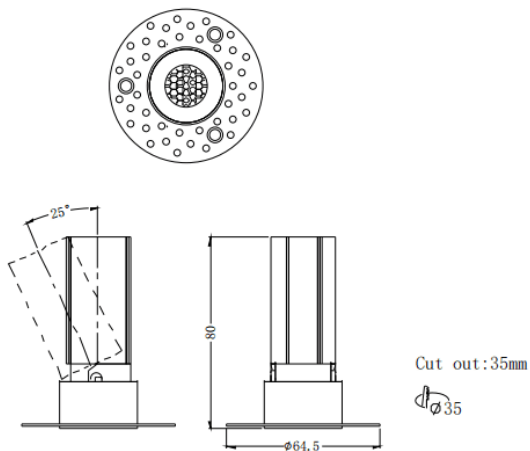

MINI A-T

Lavov downlight from the family MINI A-T with a power of 5W and a beam angle of 36°. Finished in Black colour. Adjustable trimless version. With a total lumen output of 375lm and a luminous efficacy of 75lm/W. Made in Die Cast Aluminum. Driver DALI. CCT 3000K.

Item code	86.D105.2333.02
Product type	Indoor
Category	Downlights
Family	MINI
Subfamily	MINI A-T
Pictograms	

Dimensions

Product dimensions (mm) **ø64.5*H80mm**

Scheme

Product	
Real power (W)	5
Real luminous flux (Lm)	375
Luminous efficiency (Lm/W)	75
Beam angle (°)	36
Life time (h)	50000 h L80B10
IP	20
Electrical class insulation	Clas II
Colour	Black
Control gear included	Yes
Control gear	DALI
Flicker Free	Yes
Light source	LED
Type of LED	COB
Colour temperature (K)	3000
Colour consistency (SDCM)	SDCM<3
CRI	90