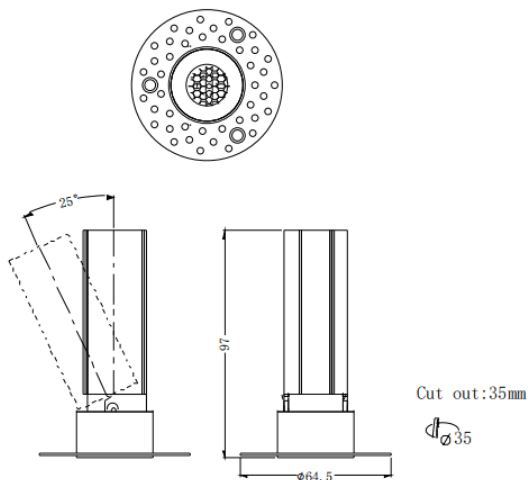

MINI A-T

Lavov downlight from the family MINI A-T with a power of 7W and a beam angle of 15°. Finished in White colour. Adjustable trimless version. With a total lumen output of 350lm and a luminous efficacy of 50lm/W. Made in Die Cast Aluminum. Driver ON/OFF. CCT 2700K.

Item code	86.D105.3211.01
Product type	Indoor
Category	Downlights
Family	MINI
Subfamily	MINI A-T
Pictograms	

Dimensions

Product dimensions (mm) **ø64.5*H97mm**

Scheme

Product	
Real power (W)	7
Real luminous flux (Lm)	350
Luminous efficiency (Lm/W)	50
Beam angle (°)	15
Life time (h)	50000 h L80B10
IP	20
Electrical class insulation	Clas II
Colour	White
Control gear included	Yes
Control gear	ON/OFF
Flicker Free	Yes
Light source	LED
Type of LED	COB
Colour temperature (K)	2700
Colour consistency (SDCM)	SDCM3
CRI	90