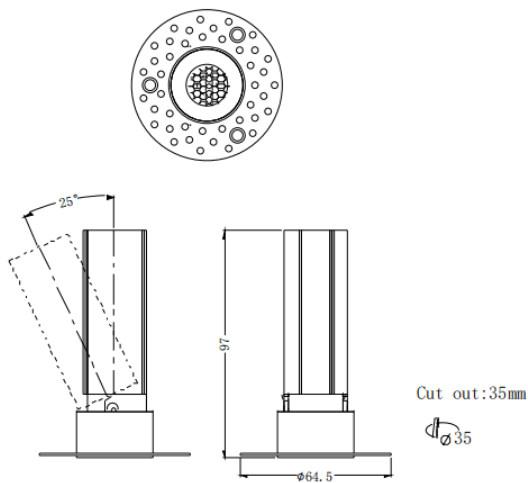

MINI A-T

Lavov downlight from the family MINI A-T with a power of 7W and a beam angle of 15°. Finished in White colour. Adjustable trimless version. With a total lumen output of 350lm and a luminous efficacy of 50lm/W. Made in Die Cast Aluminum. Driver ON/OFF. CCT 2700K.

Item code	86.D105.3211.01
Product type	Indoor
Category	Downlights
Family	MINI
Subfamily	MINI A-T
Pictograms	

Dimensions

Product dimensions (mm) **ø64.5*H97mm**

Scheme

Product	
Real power (W)	7
Real luminous flux (Lm)	350
Luminous efficiency (Lm/W)	50
Beam angle (&ordm;)	15
Life time (h)	50000 h L80B10
IP	20
Electrical class insulation	Clas II
Colour	White
Control gear included	Yes
Control gear	ON/OFF
Flicker Free	Yes
Light source	LED
Type of LED	COB
Colour temperature (K)	2700
Colour consistency (SDCM)	SDCM<3
CRI	90