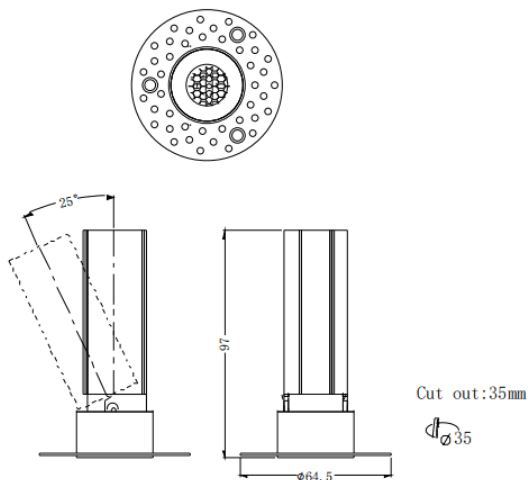

MINI A-T

Lavov downlight from the family MINI A-T with a power of 7W and a beam angle of 15°. Finished in Black colour. Adjustable trimless version. With a total lumen output of 350lm and a luminous efficacy of 50lm/W. Made in Die Cast Aluminum. Driver ON/OFF. CCT 2700K.

Item code	86.D105.3211.02
Product type	Indoor
Category	Downlights
Family	MINI
Subfamily	MINI A-T
Pictograms	

Dimensions

Product dimensions (mm) **ø64.5*H97mm**

Scheme

Product	
Real power (W)	7
Real luminous flux (Lm)	350
Luminous efficiency (Lm/W)	50
Beam angle (&ordm;)	15
Life time (h)	50000 h L80B10
IP	20
Electrical class insulation	Clas II
Colour	Black
Control gear included	Yes
Control gear	ON/OFF
Flicker Free	Yes
Light source	LED
Type of LED	COB
Colour temperature (K)	2700
Colour consistency (SDCM)	SDCM<3
CRI	90