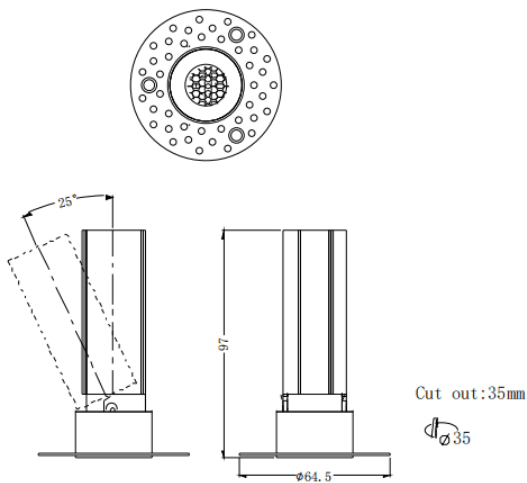

MINI A-T

Lavov downlight from the family MINI A-T with a power of 7W and a beam angle of 15°. Finished in Black colour. Adjustable trimless version. With a total lumen output of 350lm and a luminous efficacy of 50lm/W. Made in Die Cast Aluminum. Driver DALI. CCT 2700K.

Dimensions

Product dimensions (mm) **ø64.5*H97mm**

Scheme

Item code	86.D105.3213.02
Product type	Indoor
Category	Downlights
Family	MINI
Subfamily	MINI A-T
Pictograms	

Product	
Real power (W)	7
Real luminous flux (Lm)	350
Luminous efficiency (Lm/W)	50
Beam angle (°)	15
Life time (h)	50000 h L80B10
IP	20
Electrical class insulation	Clas II
Colour	Black
Control gear included	Yes
Control gear	DALI
Flicker Free	Yes
Light source	LED
Type of LED	COB
Colour temperature (K)	2700
Colour consistency (SDCM)	SDCM3
CRI	90