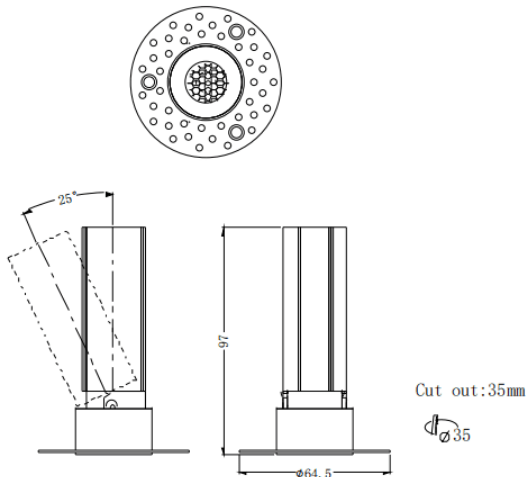

### MINI A-T

Lavov downlight from the family MINI A-T with a power of 7W and a beam angle of 15°. Finished in Black colour. Adjustable trimless version. With a total lumen output of 350lm and a luminous efficacy of 50lm/W. Made in Die Cast Aluminum. Driver DALI. CCT 2700K.

### Dimensions

Product dimensions (mm) **ø64.5\*H97mm**

### Scheme

Item code	86.D105.3213.02
Product type	Indoor
Category	Downlights
Family	MINI
Subfamily	MINI A-T
Pictograms	

Product	
Real power (W)	7
Real luminous flux (Lm)	350
Luminous efficiency (Lm/W)	50
Beam angle (&ordm;)	15
Life time (h)	50000 h L80B10
IP	20
Electrical class insulation	Clas II
Colour	Black
Control gear included	Yes
Control gear	DALI
Flicker Free	Yes
Light source	LED
Type of LED	COB
Colour temperature (K)	2700
Colour consistency (SDCM)	SDCM<3
CRI	90