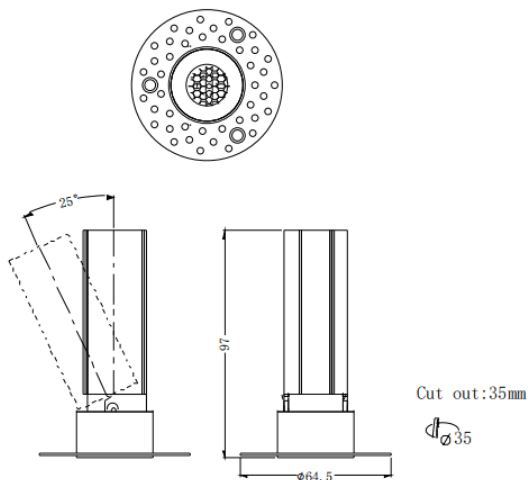

### MINI A-T

Lavov downlight from the family MINI A-T with a power of 7W and a beam angle of 24°. Finished in Black colour. Adjustable trimless version. With a total lumen output of 350lm and a luminous efficacy of 50lm/W. Made in Die Cast Aluminum. Driver ON/OFF. CCT 2700K.

<b>Item code</b>	<b>86.D105.3221.02</b>
<b>Product type</b>	<b>Indoor</b>
<b>Category</b>	<b>Downlights</b>
<b>Family</b>	<b>MINI</b>
<b>Subfamily</b>	<b>MINI A-T</b>
<b>Pictograms</b>	

### Dimensions

**Product dimensions (mm)** **ø64.5\*H97mm**

### Scheme

<b>Product</b>	
<b>Real power (W)</b>	<b>7</b>
<b>Real luminous flux (Lm)</b>	<b>350</b>
<b>Luminous efficiency (Lm/W)</b>	<b>50</b>
<b>Beam angle (&amp;ordm;)</b>	<b>24</b>
<b>Life time (h)</b>	<b>50000 h L80B10</b>
<b>IP</b>	<b>20</b>
<b>Electrical class insulation</b>	<b>Clas II</b>
<b>Colour</b>	<b>Black</b>
<b>Control gear included</b>	<b>Yes</b>
<b>Control gear</b>	<b>ON/OFF</b>
<b>Flicker Free</b>	<b>Yes</b>
<b>Light source</b>	<b>LED</b>
<b>Type of LED</b>	<b>COB</b>
<b>Colour temperature (K)</b>	<b>2700</b>
<b>Colour consistency (SDCM)</b>	<b>SDCM&lt;3</b>
<b>CRI</b>	<b>90</b>