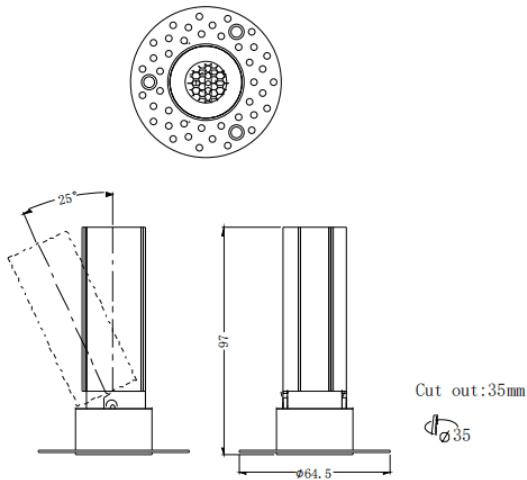

MINI A-T

Lavov downlight from the family MINI A-T with a power of 7W and a beam angle of 36°. Finished in White colour. Adjustable trimless version. With a total lumen output of 350lm and a luminous efficacy of 50lm/W. Made in Die Cast Aluminum. Driver ON/OFF. CCT 2700K.

Item code	86.D105.3231.01
Product type	Indoor
Category	Downlights
Family	MINI
Subfamily	MINI A-T
Pictograms	

Dimensions

Product dimensions (mm) **ø64.5*H97mm**

Scheme

Product	
Real power (W)	7
Real luminous flux (Lm)	350
Luminous efficiency (Lm/W)	50
Beam angle (°)	36
Life time (h)	50000 h L80B10
IP	20
Electrical class insulation	Clas II
Colour	White
Control gear included	Yes
Control gear	ON/OFF
Flicker Free	Yes
Light source	LED
Type of LED	COB
Colour temperature (K)	2700
Colour consistency (SDCM)	SDCM3
CRI	90