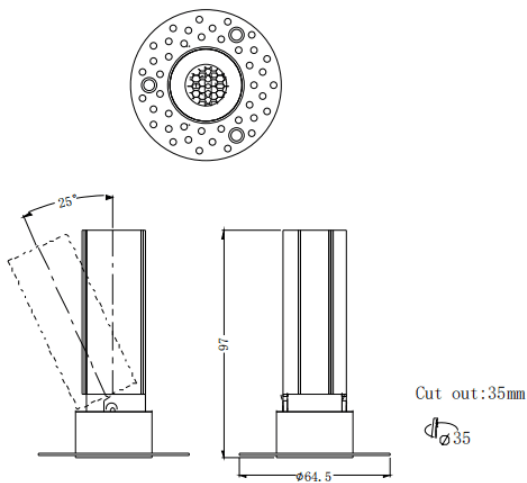

MINI A-T

Lavov downlight from the family MINI A-T with a power of 7W and a beam angle of 36°. Finished in Black colour. Adjustable trimless version. With a total lumen output of 350lm and a luminous efficacy of 50lm/W. Made in Die Cast Aluminum. Driver ON/OFF. CCT 2700K.

Item code	86.D105.3231.02
Product type	Indoor
Category	Downlights
Family	MINI
Subfamily	MINI A-T
Pictograms	

Dimensions

Product dimensions (mm) **ø64.5*H97mm**

Scheme

Product	
Real power (W)	7
Real luminous flux (Lm)	350
Luminous efficiency (Lm/W)	50
Beam angle (°)	36
Life time (h)	50000 h L80B10
IP	20
Electrical class insulation	Clas II
Colour	Black
Control gear included	Yes
Control gear	ON/OFF
Flicker Free	Yes
Light source	LED
Type of LED	COB
Colour temperature (K)	2700
Colour consistency (SDCM)	SDCM3
CRI	90