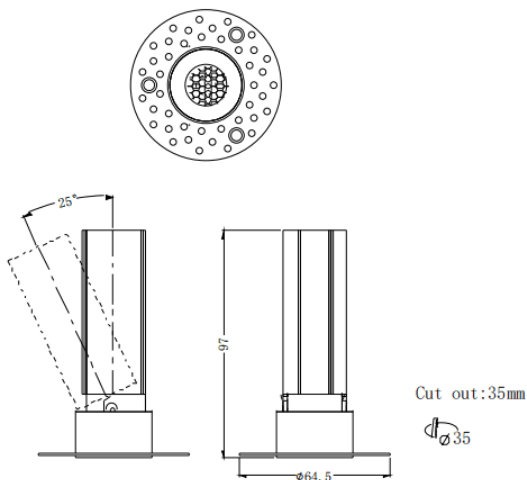

MINI A-T

Lavov downlight from the family MINI A-T with a power of 7W and a beam angle of 36°. Finished in White colour. Adjustable trimless version. With a total lumen output of 350lm and a luminous efficacy of 50lm/W. Made in Die Cast Aluminum. Driver DALI. CCT 2700K.

Item code	86.D105.3233.01
Product type	Indoor
Category	Downlights
Family	MINI
Subfamily	MINI A-T
Pictograms	

Dimensions

Product dimensions (mm) **ø64.5*H97mm**

Scheme

Product	
Real power (W)	7
Real luminous flux (Lm)	350
Luminous efficiency (Lm/W)	50
Beam angle (°)	36
Life time (h)	50000 h L80B10
IP	20
Electrical class insulation	Clas II
Colour	White
Control gear included	Yes
Control gear	DALI
Flicker Free	Yes
Light source	LED
Type of LED	COB
Colour temperature (K)	2700
Colour consistency (SDCM)	SDCM3
CRI	90