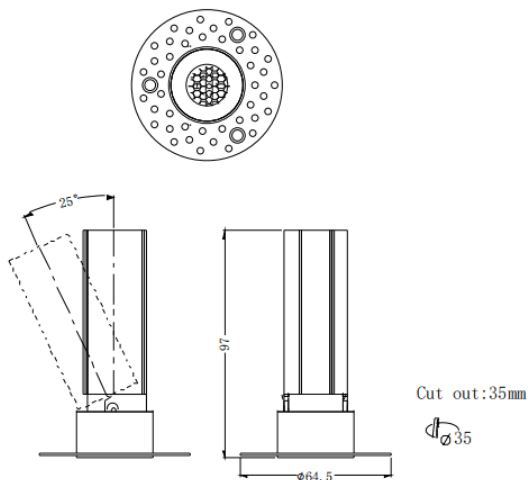

### MINI A-T

Lavov downlight from the family MINI A-T with a power of 7W and a beam angle of 36°. Finished in Black colour. Adjustable trimless version. With a total lumen output of 350lm and a luminous efficacy of 50lm/W. Made in Die Cast Aluminum. Driver DALI. CCT 2700K.

<b>Item code</b>	<b>86.D105.3233.02</b>
<b>Product type</b>	<b>Indoor</b>
<b>Category</b>	<b>Downlights</b>
<b>Family</b>	<b>MINI</b>
<b>Subfamily</b>	<b>MINI A-T</b>
<b>Pictograms</b>	

### Dimensions

**Product dimensions (mm)** **ø64.5\*H97mm**

### Scheme

<b>Product</b>	
<b>Real power (W)</b>	<b>7</b>
<b>Real luminous flux (Lm)</b>	<b>350</b>
<b>Luminous efficiency (Lm/W)</b>	<b>50</b>
<b>Beam angle (&amp;ordm;)</b>	<b>36</b>
<b>Life time (h)</b>	<b>50000 h L80B10</b>
<b>IP</b>	<b>20</b>
<b>Electrical class insulation</b>	<b>Clas II</b>
<b>Colour</b>	<b>Black</b>
<b>Control gear included</b>	<b>Yes</b>
<b>Control gear</b>	<b>DALI</b>
<b>Flicker Free</b>	<b>Yes</b>
<b>Light source</b>	<b>LED</b>
<b>Type of LED</b>	<b>COB</b>
<b>Colour temperature (K)</b>	<b>2700</b>
<b>Colour consistency (SDCM)</b>	<b>SDCM&lt;3</b>
<b>CRI</b>	<b>90</b>