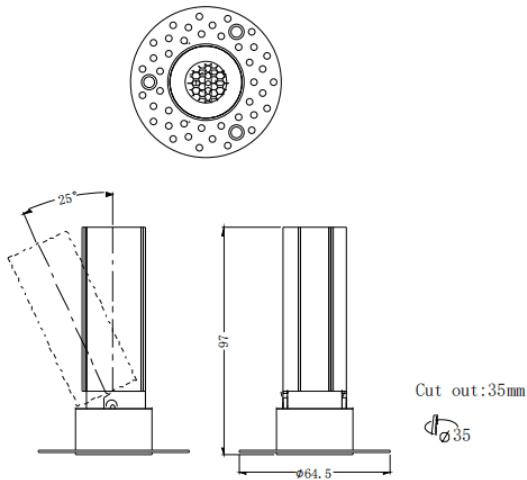

MINI A-T

Lavov downlight from the family MINI A-T with a power of 7W and a beam angle of 15°. Finished in White colour. Adjustable trimless version. With a total lumen output of 350lm and a luminous efficacy of 50lm/W. Made in Die Cast Aluminum. Driver ON/OFF. CCT 3000K.

Item code	86.D105.3311.01
Product type	Indoor
Category	Downlights
Family	MINI
Subfamily	MINI A-T
Pictograms	

Dimensions

Product dimensions (mm) **ø64.5*H97mm**

Scheme

Product	
Real power (W)	7
Real luminous flux (Lm)	350
Luminous efficiency (Lm/W)	50
Beam angle (°)	15
Life time (h)	50000 h L80B10
IP	20
Electrical class insulation	Clas II
Colour	White
Control gear included	Yes
Control gear	ON/OFF
Flicker Free	Yes
Light source	LED
Type of LED	COB
Colour temperature (K)	3000
Colour consistency (SDCM)	SDCM3
CRI	90