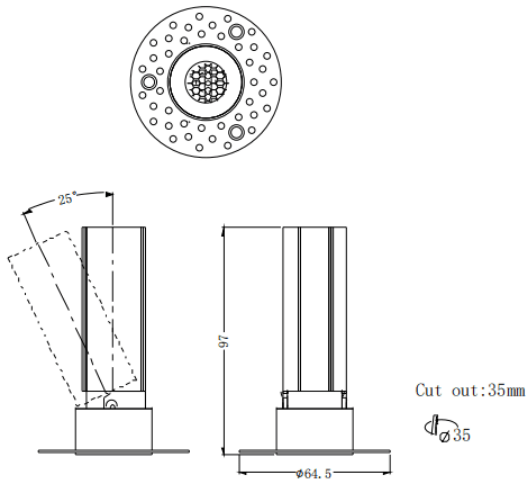

MINI A-T

Lavov downlight from the family MINI A-T with a power of 7W and a beam angle of 15°. Finished in Black colour. Adjustable trimless version. With a total lumen output of 350lm and a luminous efficacy of 50lm/W. Made in Die Cast Aluminum. Driver ON/OFF. CCT 3000K.

Dimensions

Product dimensions (mm) **ø64.5*H97mm**

Scheme

Item code	86.D105.3311.02
Product type	Indoor
Category	Downlights
Family	MINI
Subfamily	MINI A-T
Pictograms	

Product	
Real power (W)	7
Real luminous flux (Lm)	350
Luminous efficiency (Lm/W)	50
Beam angle (º)	15
Life time (h)	50000 h L80B10
IP	20
Electrical class insulation	Clas II
Colour	Black
Control gear included	Yes
Control gear	ON/OFF
Flicker Free	Yes
Light source	LED
Type of LED	COB
Colour temperature (K)	3000
Colour consistency (SDCM)	SDCM<3
CRI	90