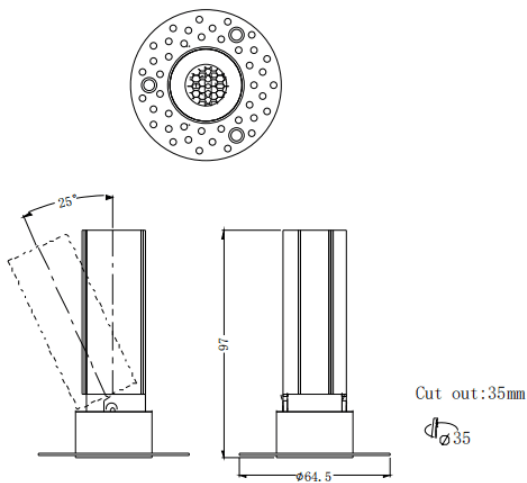

MINI A-T

Lavov downlight from the family MINI A-T with a power of 7W and a beam angle of 15°. Finished in Black colour. Adjustable trimless version. With a total lumen output of 350lm and a luminous efficacy of 50lm/W. Made in Die Cast Aluminum. Driver ON/OFF. CCT 3000K.

Item code	86.D105.3311.02
Product type	Indoor
Category	Downlights
Family	MINI
Subfamily	MINI A-T
Pictograms	

Dimensions

Product dimensions (mm) **ø64.5*H97mm**

Scheme

Product	
Real power (W)	7
Real luminous flux (Lm)	350
Luminous efficiency (Lm/W)	50
Beam angle (°)	15
Life time (h)	50000 h L80B10
IP	20
Electrical class insulation	Clas II
Colour	Black
Control gear included	Yes
Control gear	ON/OFF
Flicker Free	Yes
Light source	LED
Type of LED	COB
Colour temperature (K)	3000
Colour consistency (SDCM)	SDCM3
CRI	90