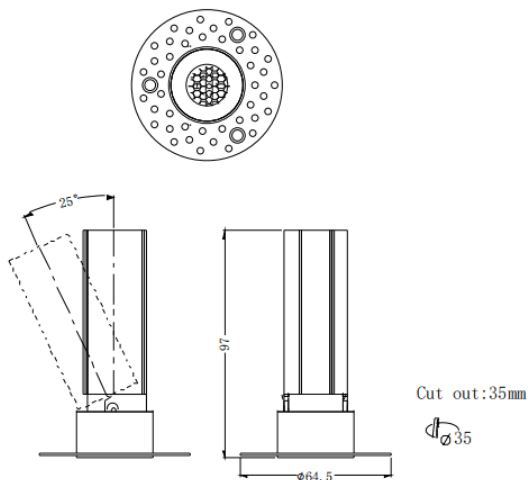

MINI A-T

Lavov downlight from the family MINI A-T with a power of 7W and a beam angle of 15°. Finished in White colour. Adjustable trimless version. With a total lumen output of 350lm and a luminous efficacy of 50lm/W. Made in Die Cast Aluminum. Driver DALI. CCT 3000K.

Item code	86.D105.3313.01
Product type	Indoor
Category	Downlights
Family	MINI
Subfamily	MINI A-T
Pictograms	

Dimensions

Product dimensions (mm) **ø64.5*H97mm**

Scheme

Product	
Real power (W)	7
Real luminous flux (Lm)	350
Luminous efficiency (Lm/W)	50
Beam angle (°)	15
Life time (h)	50000 h L80B10
IP	20
Electrical class insulation	Clas II
Colour	White
Control gear included	Yes
Control gear	DALI
Flicker Free	Yes
Light source	LED
Type of LED	COB
Colour temperature (K)	3000
Colour consistency (SDCM)	SDCM3
CRI	90