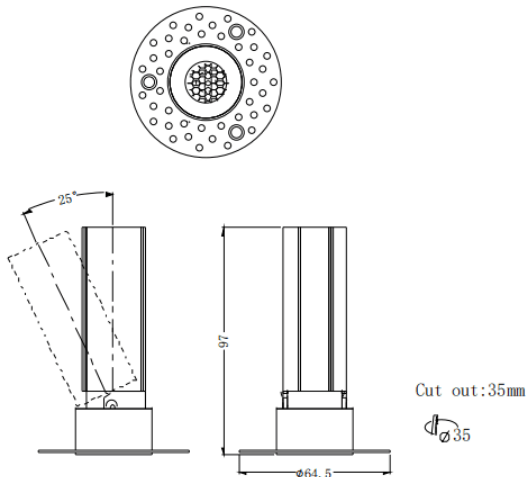

MINI A-T

Lavov downlight from the family MINI A-T with a power of 7W and a beam angle of 15°. Finished in Black colour. Adjustable trimless version. With a total lumen output of 350lm and a luminous efficacy of 50lm/W. Made in Die Cast Aluminum. Driver DALI. CCT 3000K.

Dimensions

Product dimensions (mm) **ø64.5*H97mm**

Scheme

Item code	86.D105.3313.02
Product type	Indoor
Category	Downlights
Family	MINI
Subfamily	MINI A-T
Pictograms	

Product	
Real power (W)	7
Real luminous flux (Lm)	350
Luminous efficiency (Lm/W)	50
Beam angle (°)	15
Life time (h)	50000 h L80B10
IP	20
Electrical class insulation	Clas II
Colour	Black
Control gear included	Yes
Control gear	DALI
Flicker Free	Yes
Light source	LED
Type of LED	COB
Colour temperature (K)	3000
Colour consistency (SDCM)	SDCM3
CRI	90