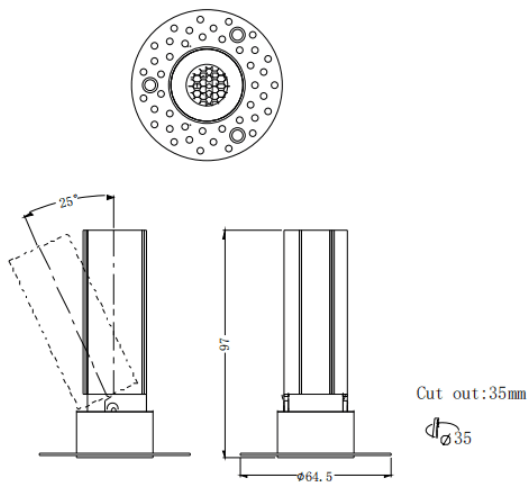

MINI A-T

Lavov downlight from the family MINI A-T with a power of 7W and a beam angle of 15°. Finished in Black colour. Adjustable trimless version. With a total lumen output of 350lm and a luminous efficacy of 50lm/W. Made in Die Cast Aluminum. Driver DALI. CCT 3000K.

| | |
|--------------|---|
| Item code | 86.D105.3313.02 |
| Product type | Indoor |
| Category | Downlights |
| Family | MINI |
| Subfamily | MINI A-T |
| Pictograms |       |

Dimensions

Product dimensions (mm) **ø64.5*H97mm**

Scheme

| | |
|-----------------------------|----------------|
| Product | |
| Real power (W) | 7 |
| Real luminous flux (Lm) | 350 |
| Luminous efficiency (Lm/W) | 50 |
| Beam angle (°) | 15 |
| Life time (h) | 50000 h L80B10 |
| IP | 20 |
| Electrical class insulation | Clas II |
| Colour | Black |
| Control gear included | Yes |
| Control gear | DALI |
| Flicker Free | Yes |
| Light source | LED |
| Type of LED | COB |
| Colour temperature (K) | 3000 |
| Colour consistency (SDCM) | SDCM<3 |
| CRI | 90 |