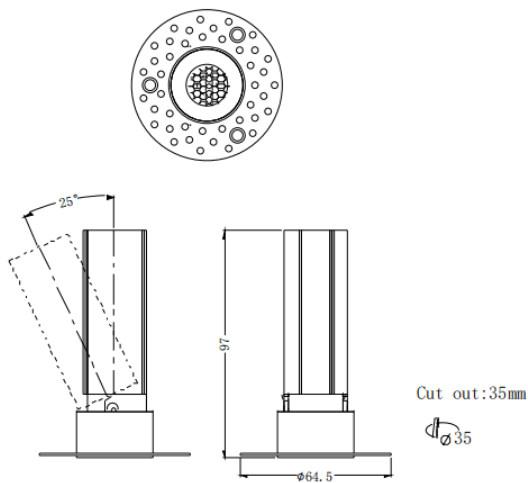

MINI A-T

Lavov downlight from the family MINI A-T with a power of 7W and a beam angle of 24°. Finished in White colour. Adjustable trimless version. With a total lumen output of 350lm and a luminous efficacy of 50lm/W. Made in Die Cast Aluminum. Driver ON/OFF. CCT 3000K.

Item code	86.D105.3321.01
Product type	Indoor
Category	Downlights
Family	MINI
Subfamily	MINI A-T
Pictograms	

Dimensions

Product dimensions (mm) **ø64.5*H97mm**

Scheme

Product	
Real power (W)	7
Real luminous flux (Lm)	350
Luminous efficiency (Lm/W)	50
Beam angle (°)	24
Life time (h)	50000 h L80B10
IP	20
Electrical class insulation	Clas II
Colour	White
Control gear included	Yes
Control gear	ON/OFF
Flicker Free	Yes
Light source	LED
Type of LED	COB
Colour temperature (K)	3000
Colour consistency (SDCM)	SDCM3
CRI	90