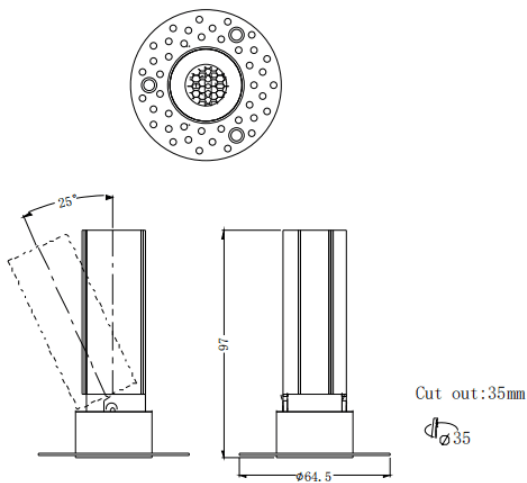

### MINI A-T

Lavov downlight from the family MINI A-T with a power of 7W and a beam angle of 24°. Finished in Black colour. Adjustable trimless version. With a total lumen output of 350lm and a luminous efficacy of 50lm/W. Made in Die Cast Aluminum. Driver ON/OFF. CCT 3000K.

<b>Item code</b>	<b>86.D105.3321.02</b>
<b>Product type</b>	<b>Indoor</b>
<b>Category</b>	<b>Downlights</b>
<b>Family</b>	<b>MINI</b>
<b>Subfamily</b>	<b>MINI A-T</b>
<b>Pictograms</b>	

### Dimensions

**Product dimensions (mm)** **ø64.5\*H97mm**

### Scheme

<b>Product</b>	
<b>Real power (W)</b>	<b>7</b>
<b>Real luminous flux (Lm)</b>	<b>350</b>
<b>Luminous efficiency (Lm/W)</b>	<b>50</b>
<b>Beam angle (°)</b>	<b>24</b>
<b>Life time (h)</b>	<b>50000 h L80B10</b>
<b>IP</b>	<b>20</b>
<b>Electrical class insulation</b>	<b>Clas II</b>
<b>Colour</b>	<b>Black</b>
<b>Control gear included</b>	<b>Yes</b>
<b>Control gear</b>	<b>ON/OFF</b>
<b>Flicker Free</b>	<b>Yes</b>
<b>Light source</b>	<b>LED</b>
<b>Type of LED</b>	<b>COB</b>
<b>Colour temperature (K)</b>	<b>3000</b>
<b>Colour consistency (SDCM)</b>	<b>SDCM3</b>
<b>CRI</b>	<b>90</b>