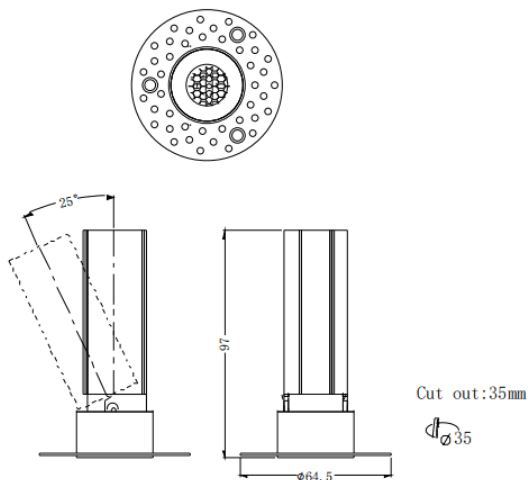

### MINI A-T

Lavov downlight from the family MINI A-T with a power of 7W and a beam angle of 24°. Finished in White colour. Adjustable trimless version. With a total lumen output of 350lm and a luminous efficacy of 50lm/W. Made in Die Cast Aluminum. Driver DALI. CCT 3000K.

<b>Item code</b>	<b>86.D105.3323.01</b>
<b>Product type</b>	<b>Indoor</b>
<b>Category</b>	<b>Downlights</b>
<b>Family</b>	<b>MINI</b>
<b>Subfamily</b>	<b>MINI A-T</b>
<b>Pictograms</b>	

### Dimensions

**Product dimensions (mm)** **ø64.5\*H97mm**

### Scheme

<b>Product</b>	
<b>Real power (W)</b>	<b>7</b>
<b>Real luminous flux (Lm)</b>	<b>350</b>
<b>Luminous efficiency (Lm/W)</b>	<b>50</b>
<b>Beam angle (°)</b>	<b>24</b>
<b>Life time (h)</b>	<b>50000 h L80B10</b>
<b>IP</b>	<b>20</b>
<b>Electrical class insulation</b>	<b>Clas II</b>
<b>Colour</b>	<b>White</b>
<b>Control gear included</b>	<b>Yes</b>
<b>Control gear</b>	<b>DALI</b>
<b>Flicker Free</b>	<b>Yes</b>
<b>Light source</b>	<b>LED</b>
<b>Type of LED</b>	<b>COB</b>
<b>Colour temperature (K)</b>	<b>3000</b>
<b>Colour consistency (SDCM)</b>	<b>SDCM3</b>
<b>CRI</b>	<b>90</b>