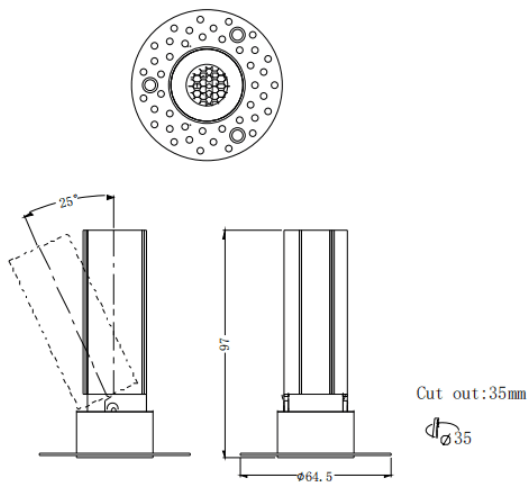

MINI A-T

Lavov downlight from the family MINI A-T with a power of 7W and a beam angle of 24°. Finished in Black colour. Adjustable trimless version. With a total lumen output of 350lm and a luminous efficacy of 50lm/W. Made in Die Cast Aluminum. Driver DALI. CCT 3000K.

Item code	86.D105.3323.02
Product type	Indoor
Category	Downlights
Family	MINI
Subfamily	MINI A-T
Pictograms	

Dimensions

Product dimensions (mm) **ø64.5*H97mm**

Scheme

Product	
Real power (W)	7
Real luminous flux (Lm)	350
Luminous efficiency (Lm/W)	50
Beam angle (°)	24
Life time (h)	50000 h L80B10
IP	20
Electrical class insulation	Clas II
Colour	Black
Control gear included	Yes
Control gear	DALI
Flicker Free	Yes
Light source	LED
Type of LED	COB
Colour temperature (K)	3000
Colour consistency (SDCM)	SDCM<3
CRI	90