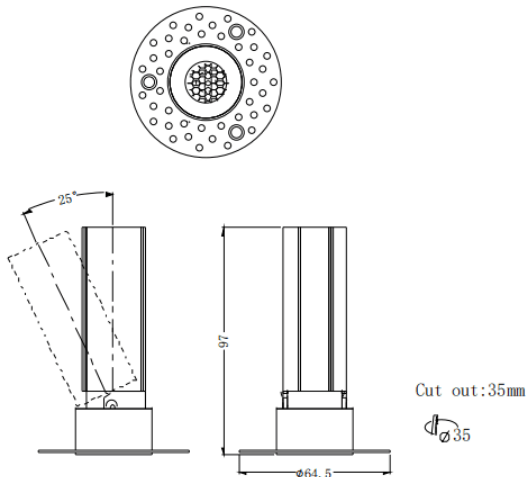

MINI A-T

Lavov downlight from the family MINI A-T with a power of 7W and a beam angle of 24°. Finished in Black colour. Adjustable trimless version. With a total lumen output of 350lm and a luminous efficacy of 50lm/W. Made in Die Cast Aluminum. Driver DALI. CCT 3000K.

Dimensions

Product dimensions (mm) **ø64.5*H97mm**

Scheme

Item code	86.D105.3323.02
Product type	Indoor
Category	Downlights
Family	MINI
Subfamily	MINI A-T
Pictograms	

Product	
Real power (W)	7
Real luminous flux (Lm)	350
Luminous efficiency (Lm/W)	50
Beam angle (°)	24
Life time (h)	50000 h L80B10
IP	20
Electrical class insulation	Clas II
Colour	Black
Control gear included	Yes
Control gear	DALI
Flicker Free	Yes
Light source	LED
Type of LED	COB
Colour temperature (K)	3000
Colour consistency (SDCM)	SDCM3
CRI	90