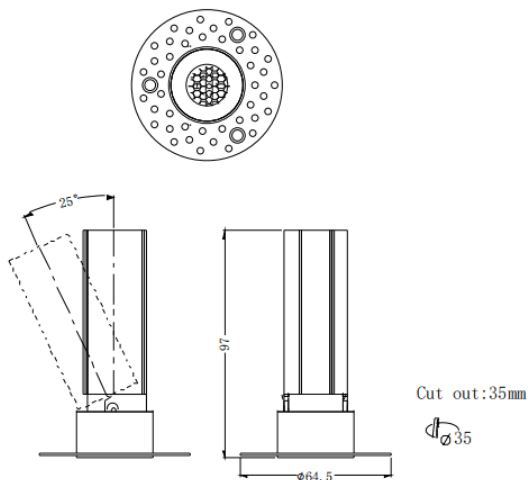

MINI A-T

Lavov downlight from the family MINI A-T with a power of 7W and a beam angle of 36°. Finished in White colour. Adjustable trimless version. With a total lumen output of 350lm and a luminous efficacy of 50lm/W. Made in Die Cast Aluminum. Driver ON/OFF. CCT 3000K.

Item code	86.D105.3331.01
Product type	Indoor
Category	Downlights
Family	MINI
Subfamily	MINI A-T
Pictograms	

Dimensions

Product dimensions (mm) **ø64.5*H97mm**

Scheme

Product	
Real power (W)	7
Real luminous flux (Lm)	350
Luminous efficiency (Lm/W)	50
Beam angle (°)	36
Life time (h)	50000 h L80B10
IP	20
Electrical class insulation	Clas II
Colour	White
Control gear included	Yes
Control gear	ON/OFF
Flicker Free	Yes
Light source	LED
Type of LED	COB
Colour temperature (K)	3000
Colour consistency (SDCM)	SDCM3
CRI	90