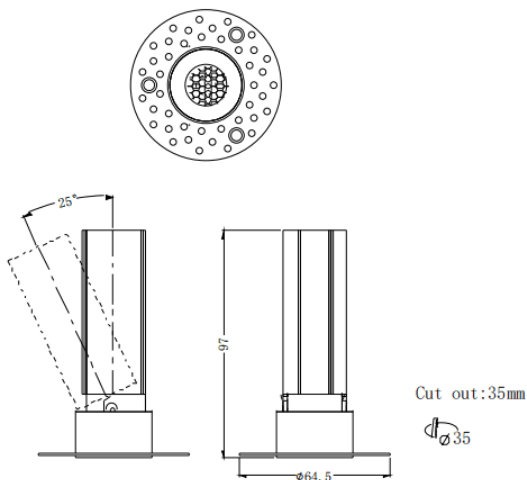

MINI A-T

Lavov downlight from the family MINI A-T with a power of 7W and a beam angle of 36°. Finished in White colour. Adjustable trimless version. With a total lumen output of 350lm and a luminous efficacy of 50lm/W. Made in Die Cast Aluminum. Driver ON/OFF. CCT 3000K.

Item code	86.D105.3331.01
Product type	Indoor
Category	Downlights
Family	MINI
Subfamily	MINI A-T
Pictograms	

Dimensions

Product dimensions (mm) **ø64.5*H97mm**

Scheme

Product	
Real power (W)	7
Real luminous flux (Lm)	350
Luminous efficiency (Lm/W)	50
Beam angle (º)	36
Life time (h)	50000 h L80B10
IP	20
Electrical class insulation	Clas II
Colour	White
Control gear included	Yes
Control gear	ON/OFF
Flicker Free	Yes
Light source	LED
Type of LED	COB
Colour temperature (K)	3000
Colour consistency (SDCM)	SDCM<3
CRI	90