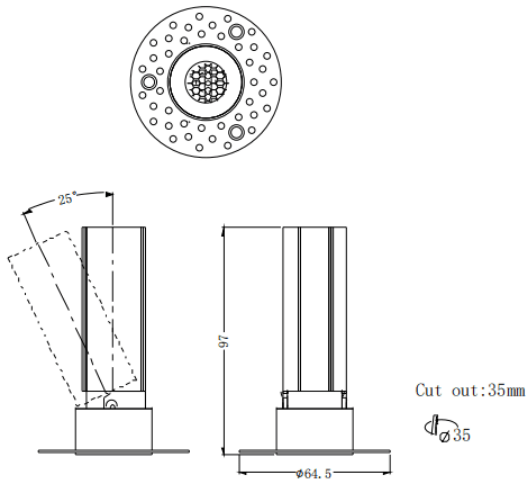

MINI A-T

Lavov downlight from the family MINI A-T with a power of 7W and a beam angle of 36°. Finished in Black colour. Adjustable trimless version. With a total lumen output of 350lm and a luminous efficacy of 50lm/W. Made in Die Cast Aluminum. Driver ON/OFF. CCT 3000K.

Dimensions

Product dimensions (mm) **ø64.5*H97mm**

Scheme

Item code	86.D105.3331.02
Product type	Indoor
Category	Downlights
Family	MINI
Subfamily	MINI A-T
Pictograms	

Product	
Real power (W)	7
Real luminous flux (Lm)	350
Luminous efficiency (Lm/W)	50
Beam angle (º)	36
Life time (h)	50000 h L80B10
IP	20
Electrical class insulation	Clas II
Colour	Black
Control gear included	Yes
Control gear	ON/OFF
Flicker Free	Yes
Light source	LED
Type of LED	COB
Colour temperature (K)	3000
Colour consistency (SDCM)	SDCM<3
CRI	90