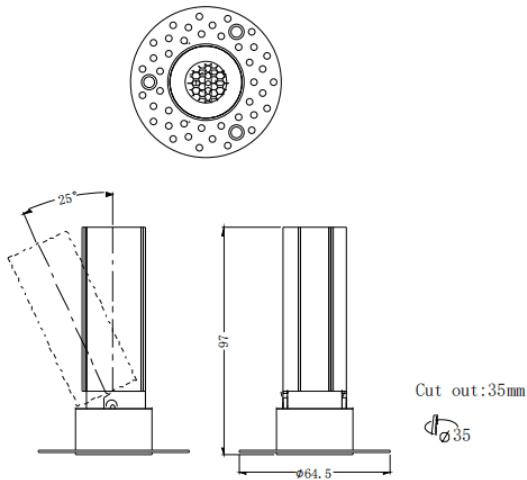

### MINI A-T

Lavov downlight from the family MINI A-T with a power of 7W and a beam angle of 36°. Finished in Black colour. Adjustable trimless version. With a total lumen output of 350lm and a luminous efficacy of 50lm/W. Made in Die Cast Aluminum. Driver ON/OFF. CCT 3000K.

Item code	86.D105.3331.02
Product type	Indoor
Category	Downlights
Family	MINI
Subfamily	MINI A-T
Pictograms	

### Dimensions

Product dimensions (mm) **ø64.5\*H97mm**

### Scheme

Product	
Real power (W)	7
Real luminous flux (Lm)	350
Luminous efficiency (Lm/W)	50
Beam angle (°)	36
Life time (h)	50000 h L80B10
IP	20
Electrical class insulation	Clas II
Colour	Black
Control gear included	Yes
Control gear	ON/OFF
Flicker Free	Yes
Light source	LED
Type of LED	COB
Colour temperature (K)	3000
Colour consistency (SDCM)	SDCM3
CRI	90