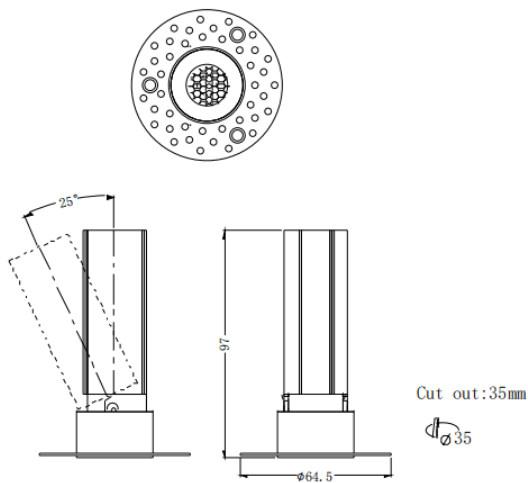

MINI A-T

Lavov downlight from the family MINI A-T with a power of 7W and a beam angle of 36°. Finished in White colour. Adjustable trimless version. With a total lumen output of 350lm and a luminous efficacy of 50lm/W. Made in Die Cast Aluminum. Driver DALI. CCT 3000K.

Item code	86.D105.3333.01
Product type	Indoor
Category	Downlights
Family	MINI
Subfamily	MINI A-T
Pictograms	

Dimensions

Product dimensions (mm) **ø64.5*H97mm**

Scheme

Product	
Real power (W)	7
Real luminous flux (Lm)	350
Luminous efficiency (Lm/W)	50
Beam angle (°)	36
Life time (h)	50000 h L80B10
IP	20
Electrical class insulation	Clas II
Colour	White
Control gear included	Yes
Control gear	DALI
Flicker Free	Yes
Light source	LED
Type of LED	COB
Colour temperature (K)	3000
Colour consistency (SDCM)	SDCM3
CRI	90