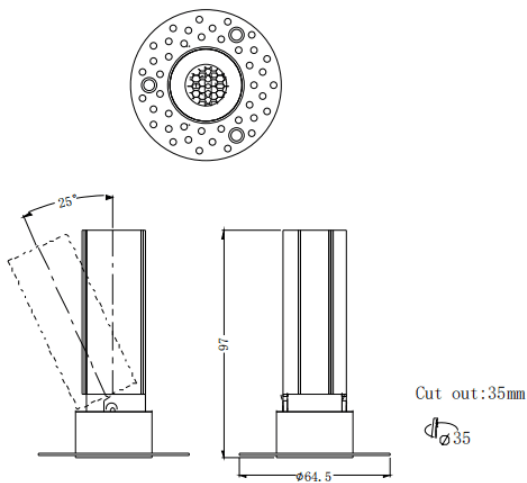

### MINI A-T

Lavov downlight from the family MINI A-T with a power of 7W and a beam angle of 36°. Finished in White colour. Adjustable trimless version. With a total lumen output of 350lm and a luminous efficacy of 50lm/W. Made in Die Cast Aluminum. Driver DALI. CCT 3000K.

<b>Item code</b>	<b>86.D105.3333.01</b>
<b>Product type</b>	<b>Indoor</b>
<b>Category</b>	<b>Downlights</b>
<b>Family</b>	<b>MINI</b>
<b>Subfamily</b>	<b>MINI A-T</b>
<b>Pictograms</b>	

### Dimensions

**Product dimensions (mm)** **ø64.5\*H97mm**

### Scheme

<b>Product</b>	
<b>Real power (W)</b>	<b>7</b>
<b>Real luminous flux (Lm)</b>	<b>350</b>
<b>Luminous efficiency (Lm/W)</b>	<b>50</b>
<b>Beam angle (&amp;ordm;)</b>	<b>36</b>
<b>Life time (h)</b>	<b>50000 h L80B10</b>
<b>IP</b>	<b>20</b>
<b>Electrical class insulation</b>	<b>Clas II</b>
<b>Colour</b>	<b>White</b>
<b>Control gear included</b>	<b>Yes</b>
<b>Control gear</b>	<b>DALI</b>
<b>Flicker Free</b>	<b>Yes</b>
<b>Light source</b>	<b>LED</b>
<b>Type of LED</b>	<b>COB</b>
<b>Colour temperature (K)</b>	<b>3000</b>
<b>Colour consistency (SDCM)</b>	<b>SDCM&lt;3</b>
<b>CRI</b>	<b>90</b>