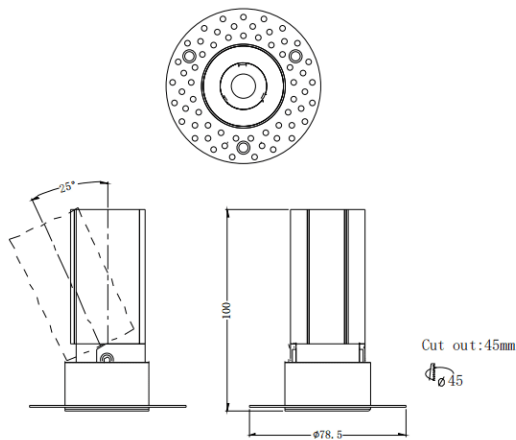

MINI A-T

Lavov downlight from the family MINI A-T with a power of 7W and a beam angle of 24°. Finished in Black colour. Adjustable trimless version. With a total lumen output of 567lm and a luminous efficacy of 81lm/W. Made in Die Cast Aluminum. Driver DALI. CCT 2700K.

Item code	86.D105.4223.02
Product type	Indoor
Category	Downlights
Family	MINI
Subfamily	MINI A-T
Pictograms	     

Dimensions

Product dimensions (mm) **ø78.5*H100mm**

Scheme

Product	
Real power (W)	7
Real luminous flux (Lm)	567
Luminous efficiency (Lm/W)	81
Beam angle (°)	24
Life time (h)	50000 h L80B10
IP	20
Electrical class insulation	Clas II
Colour	Black
Control gear included	Yes
Control gear	DALI
Flicker Free	Yes
Light source	LED
Type of LED	COB
Colour temperature (K)	2700
Colour consistency (SDCM)	SDCM<3
CRI	90