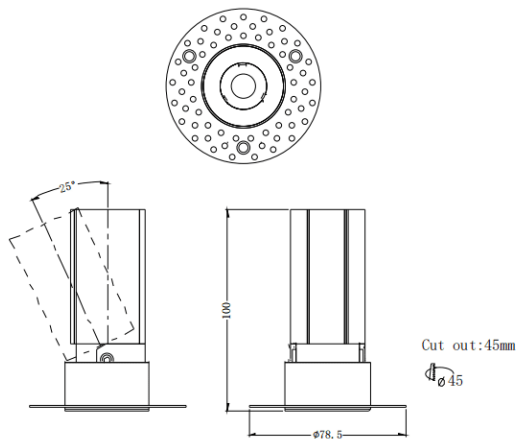

MINI A-T

Lavov downlight from the family MINI A-T with a power of 7W and a beam angle of 15°. Finished in White colour. Adjustable trimless version. With a total lumen output of 567lm and a luminous efficacy of 81lm/W. Made in Die Cast Aluminum. Driver ON/OFF. CCT 3000K.

Item code	86.D105.4311.01
Product type	Indoor
Category	Downlights
Family	MINI
Subfamily	MINI A-T
Pictograms	     

Dimensions

Product dimensions (mm) **ø78.5*H100mm**

Scheme

Product	
Real power (W)	7
Real luminous flux (Lm)	567
Luminous efficiency (Lm/W)	81
Beam angle (°)	15
Life time (h)	50000 h L80B10
IP	20
Electrical class insulation	Clas II
Colour	White
Control gear included	Yes
Control gear	ON/OFF
Flicker Free	Yes
Light source	LED
Type of LED	COB
Colour temperature (K)	3000
Colour consistency (SDCM)	SDCM<3
CRI	90