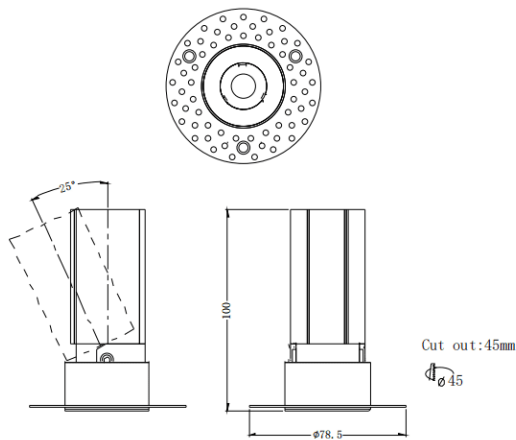

### MINI A-T

Lavov downlight from the family MINI A-T with a power of 7W and a beam angle of 15°. Finished in Black colour. Adjustable trimless version. With a total lumen output of 567lm and a luminous efficacy of 81lm/W. Made in Die Cast Aluminum. Driver ON/OFF. CCT 3000K.

<b>Item code</b>	<b>86.D105.4311.02</b>
<b>Product type</b>	<b>Indoor</b>
<b>Category</b>	<b>Downlights</b>
<b>Family</b>	<b>MINI</b>
<b>Subfamily</b>	<b>MINI A-T</b>
<b>Pictograms</b>	

### Dimensions

**Product dimensions (mm)** **ø78.5\*H100mm**

### Scheme

<b>Product</b>	
<b>Real power (W)</b>	<b>7</b>
<b>Real luminous flux (Lm)</b>	<b>567</b>
<b>Luminous efficiency (Lm/W)</b>	<b>81</b>
<b>Beam angle (&amp;ordm;)</b>	<b>15</b>
<b>Life time (h)</b>	<b>50000 h L80B10</b>
<b>IP</b>	<b>20</b>
<b>Electrical class insulation</b>	<b>Clas II</b>
<b>Colour</b>	<b>Black</b>
<b>Control gear included</b>	<b>Yes</b>
<b>Control gear</b>	<b>ON/OFF</b>
<b>Flicker Free</b>	<b>Yes</b>
<b>Light source</b>	<b>LED</b>
<b>Type of LED</b>	<b>COB</b>
<b>Colour temperature (K)</b>	<b>3000</b>
<b>Colour consistency (SDCM)</b>	<b>SDCM&lt;3</b>
<b>CRI</b>	<b>90</b>