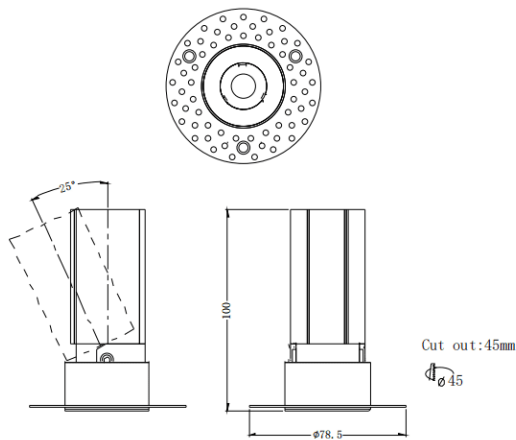

MINI A-T

Lavov downlight from the family MINI A-T with a power of 7W and a beam angle of 15°. Finished in Black colour. Adjustable trimless version. With a total lumen output of 567lm and a luminous efficacy of 81lm/W. Made in Die Cast Aluminum. Driver DALI. CCT 3000K.

Item code	86.D105.4313.02
Product type	Indoor
Category	Downlights
Family	MINI
Subfamily	MINI A-T
Pictograms	

Dimensions

Product dimensions (mm) **ø78.5*H100mm**

Scheme

Product	
Real power (W)	7
Real luminous flux (Lm)	567
Luminous efficiency (Lm/W)	81
Beam angle (°)	15
Life time (h)	50000 h L80B10
IP	20
Electrical class insulation	Clas II
Colour	Black
Control gear included	Yes
Control gear	DALI
Flicker Free	Yes
Light source	LED
Type of LED	COB
Colour temperature (K)	3000
Colour consistency (SDCM)	SDCM3
CRI	90