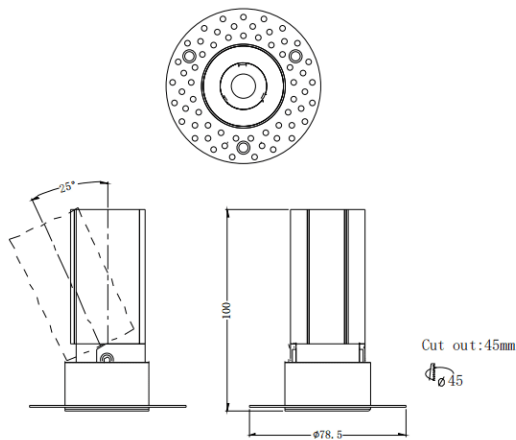

MINI A-T

Lavov downlight from the family MINI A-T with a power of 7W and a beam angle of 15°. Finished in Black colour. Adjustable trimless version. With a total lumen output of 567lm and a luminous efficacy of 81lm/W. Made in Die Cast Aluminum. Driver DALI. CCT 3000K.

Item code	86.D105.4313.02
Product type	Indoor
Category	Downlights
Family	MINI
Subfamily	MINI A-T
Pictograms	

Dimensions

Product dimensions (mm) **ø78.5*H100mm**

Scheme

Product	
Real power (W)	7
Real luminous flux (Lm)	567
Luminous efficiency (Lm/W)	81
Beam angle (°)	15
Life time (h)	50000 h L80B10
IP	20
Electrical class insulation	Clas II
Colour	Black
Control gear included	Yes
Control gear	DALI
Flicker Free	Yes
Light source	LED
Type of LED	COB
Colour temperature (K)	3000
Colour consistency (SDCM)	SDCM<3
CRI	90