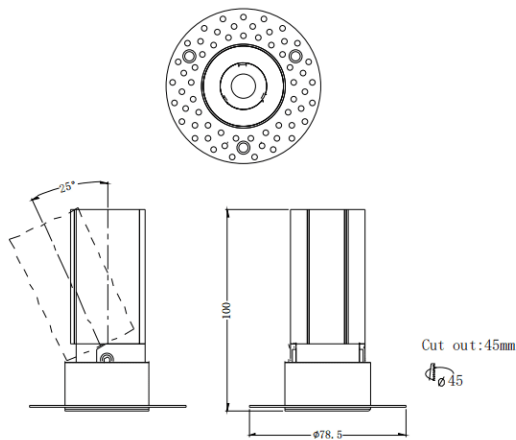

MINI A-T

Lavov downlight from the family MINI A-T with a power of 7W and a beam angle of 24°. Finished in White colour. Adjustable trimless version. With a total lumen output of 567lm and a luminous efficacy of 81lm/W. Made in Die Cast Aluminum. Driver ON/OFF. CCT 3000K.

Item code	86.D105.4321.01
Product type	Indoor
Category	Downlights
Family	MINI
Subfamily	MINI A-T
Pictograms	     

Dimensions

Product dimensions (mm) **ø78.5*H100mm**

Scheme

Product	
Real power (W)	7
Real luminous flux (Lm)	567
Luminous efficiency (Lm/W)	81
Beam angle (°)	24
Life time (h)	50000 h L80B10
IP	20
Electrical class insulation	Clas II
Colour	White
Control gear included	Yes
Control gear	ON/OFF
Flicker Free	Yes
Light source	LED
Type of LED	COB
Colour temperature (K)	3000
Colour consistency (SDCM)	SDCM<3
CRI	90